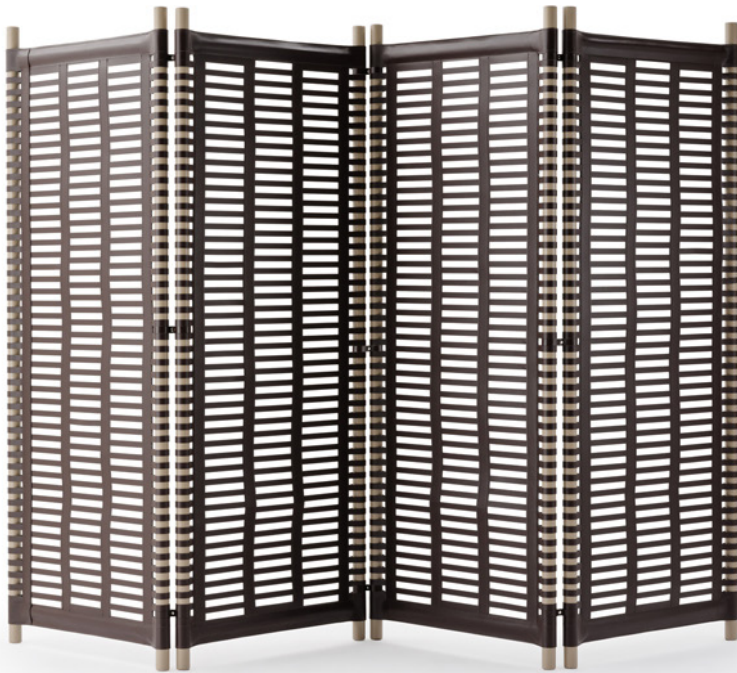

Blues

Design: Giuseppe Viganò

Description

Room divider with structure in RAL powder coated metal or in Chrome metal. Panels in woven saddle leather. Available in two, three or four modules. Made in Italy.

Blues

Dimensions

- A: 59"W x 74"3/4H
- B: 88"5/8W x 73"3/4H
- C: 118"1/8W x 73"3/4H

A *Two modules*

59"

B *Three modules*

88"5/8

C *Four modules*

188"1/8

73"3/4