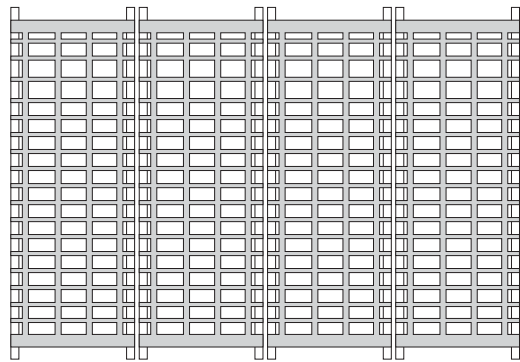

Blues

Design: Giuseppe Viganò

Description

Room divider with structure in RAL powder coated metal or in Chrome metal. Panels in woven saddle leather. Available in two, three or four modules. Made in Italy.

Blues

Dimensions

- A: 59"W x 74"3/4H
- B: 88"5/8W x 73"3/4H
- C: 118"1/8W x 73"3/4H

A *Two modules*

59"

B *Three modules*

88"5/8

C *Four modules*

188"1/8

73"3/4