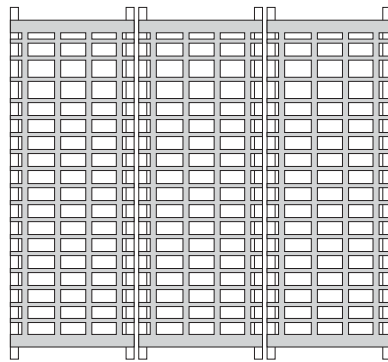

Blues

Design: Giuseppe Viganò

Description

Room divider with structure in RAL powder coated metal or in Chrome metal. Panels in woven saddle leather. Available in two, three or four modules. Made in Italy.

Blues

Dimensions

- A: 59"W x 74"3/4H
- B: 88"5/8W x 73"3/4H
- C: 118"1/8W x 73"3/4H

A *Two modules*

59"

B *Three modules*

88"5/8

C *Four modules*

188"1/8

73"3/4