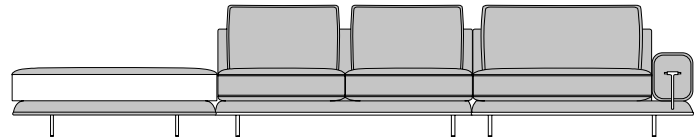

End element with two-seater sofa (right arm)

92"1/2W x 39"3/4D x 31"7/8H

143"5/8

Cover A

Cover B

Blues

Composition 2:

158"1/4W x 70"7/8D x 31"7/8H

B469

Ottoman element with incorporated table with marble top
48"W x 39"3/4D x 17"H

B455

Central double element
59"W x 39"3/4D x 31"7/8H

B477

End element with chaise lounge (right arm)
51"1/8W x 70"7/8D x 31"7/8H

Composition 3:

144"W x 120"1/2D x 31"7/8H

B462

Lounge chair end element (left arm)
45"1/4W x 39"3/4D x 31"7/8H

B455

Central double element
59"W x 39"3/4D x 31"7/8H

B450

Corner unit
39"3/4W x 39"3/4D x 31"7/8H

B464

End element with two-seater sofa (right arm)
80"5/8W x 39"3/4D x 31"7/8H

Blues

Composition 4:
132"1/4W x 132"1/4D x 31"7/8H

B473
End element with two-seater sofa (left arm)
92"1/2W x 39"3/4D x 31"7/8H