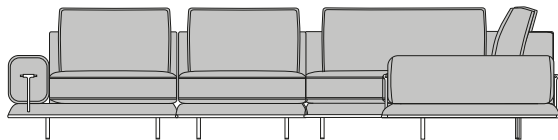

B464

End element with two-seater sofa (right arm)
80"5/8W x 39"3/4D x 31"7/8H

Blues

Composition 4:
132"1/4W x 132"1/4D x 31"7/8H

B473
End element with two-seater sofa (left arm)
92"1/2W x 39"3/4D x 31"7/8H

B450
Corner unit
39"3/4W x 39"3/4D x 31"7/8H

B474
End element with two-seater sofa (right arm)
92"1/2W x 39"3/4D x 31"7/8H

132"1/4

39"3/4

132"1/4

Right version

128"

39"3/4

128"

Right version

Composition 5:
128"W x 128"D x 31"7/8H

B453
End element with two-seater sofa (left arm)
68"7/8W x 39"3/4D x 31"7/8H

B470
Corner unit
59"W x 59"D x 31"7/8H

B454
End element with two-seater sofa (right arm)
68"7/8W x 39"3/4D x 31"7/8H

Blues

Composition 6:

173"5/8W x 140"1/2D x 31"7/8H

B476

End element with chaise lounge (left arm)
51"1/8W x 70"7/8D x 31"7/8H

B475

Central double element
82"5/8W x 70"7/8D x 31"7/8H

B469