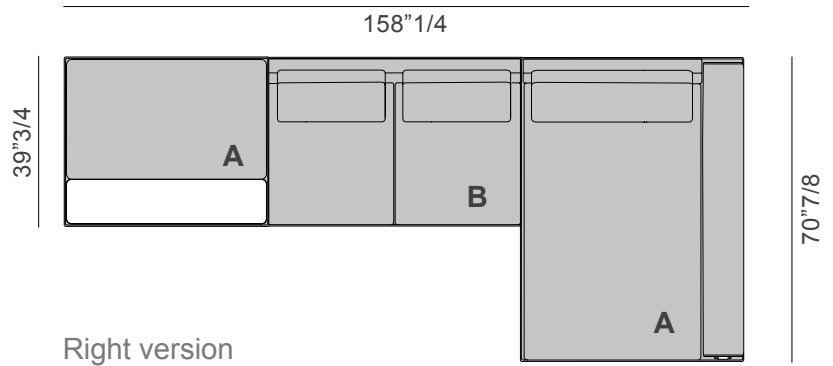

End element with two-seater sofa (right arm)

92"1/2W x 39"3/4D x 31"7/8H

143"5/8

Cover A

Cover B

Blues

Composition 2:

158"1/4W x 70"7/8D x 31"7/8H

B469

Ottoman element with incorporated table with marble top
48"W x 39"3/4D x 17"H

B455

Central double element
59"W x 39"3/4D x 31"7/8H

B477

End element with chaise lounge (right arm)
51"1/8W x 70"7/8D x 31"7/8H

Composition 3:

144"W x 120"1/2D x 31"7/8H

B462

Lounge chair end element (left arm)
45"1/4W x 39"3/4D x 31"7/8H

B455

Central double element
59"W x 39"3/4D x 31"7/8H

B450

Corner unit
39"3/4W x 39"3/4D x 31"7/8H

128"

Right version

Composition 5:
128"W x 128"D x 31"7/8H

B453
End element with two-seater sofa (left arm)
68"7/8W x 39"3/4D x 31"7/8H

B470
Corner unit
59"W x 59"D x 31"7/8H

B454
End element with two-seater sofa (right arm)
68"7/8W x 39"3/4D x 31"7/8H