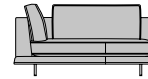

Blues

78"3/4

90"1/2

102"3/8

49"1/4

55"1/8

39"3/4

17"

19"5/8

31"7/8

39"3/4

68"7/8

80"5/8

92"1/2

39"3/8

45"1/4

51"1/8

175

80"5/8

92"1/2

39"3/8

45"1/4

51"1/8

59"

70"7/8

82"5/8

29"1/2

35"3/8

41"3/8

48"

17"

39"3/4

48"

17"

39"3/4

51"1/8

51"1/8

70"7/8

31"7/8

70"7/8

39"3/4

39"3/4

B470

59"

59"