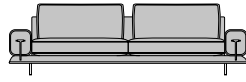

Blues

78"3/4

90"1/2

B444

102"3/8

49"1/4

55"1/8

39"3/4

17"

19"5/8

31"7/8

39"3/4

68"7/8

80"5/8

92"1/2

39"3/8

45"1/4

51"1/8

175

80"5/8

92"1/2

39"3/8

45"1/4

51"1/8

59"

70"7/8

82"5/8

29"1/2

35"3/8

41"3/8

48"

17"

39"3/4

48"

17"

39"3/4

51"1/8

51"1/8

70"7/8

31"7/8

70"7/8

39"3/4

39"3/4

59"

59"