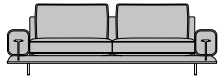

Blues

78"3/4

B443

90"1/2

102"3/8

49"1/4

55"1/8

39"3/4

17"

19"5/8

31"7/8

39"3/4

68"7/8

80"5/8

92"1/2

39"3/8

45"1/4

51"1/8

175

80"5/8

92"1/2

39"3/8

45"1/4

51"1/8

59"

70"7/8

82"5/8

29"1/2

35"3/8

41"3/8

48"

17"

39"3/4

48"

17"

39"3/4

51"1/8

51"1/8

70"7/8

31"7/8

70"7/8

39"3/4

39"3/4

59"

59"