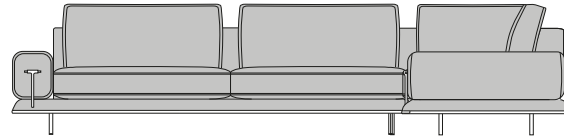

Composition 3:

144"W x 120"1/2D x 31"7/8H

B462

Lounge chair end element (left arm)
45"1/4W x 39"3/4D x 31"7/8H

B455

Central double element
59"W x 39"3/4D x 31"7/8H

B450

Corner unit
39"3/4W x 39"3/4D x 31"7/8H

B464

End element with two-seater sofa (right arm)
80"5/8W x 39"3/4D x 31"7/8H

Blues

Composition 4:
132"1/4W x 132"1/4D x 31"7/8H

B473
End element with two-seater sofa (left arm)
92"1/2W x 39"3/4D x 31"7/8H

B450
Corner unit
39"3/4W x 39"3/4D x 31"7/8H

B474
End element with two-seater sofa (right arm)
92"1/2W x 39"3/4D x 31"7/8H

132"1/4

39"3/4

132"1/4

Right version

128"

39"3/4

128"

Right version

Composition 5:
128"W x 128"D x 31"7/8H

B453
End element with two-seater sofa (left arm)
68"7/8W x 39"3/4D x 31"7/8H

B470
Corner unit
59"W x 59"D x 31"7/8H

B454
End element with two-seater sofa (right arm)
68"7/8W x 39"3/4D x 31"7/8H