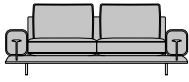

Blues

B442

78"3/4

90"1/2

102"3/8

49"1/4

55"1/8

39"3/4

17"

19"5/8

31"7/8

39"3/4

68"7/8

80"5/8

92"1/2

39"3/8

45"1/4

51"1/8

175

80"5/8

92"1/2

39"3/8

45"1/4

51"1/8

59"

70"7/8

82"5/8

29"1/2

35"3/8

41"3/8

48"

17"

39"3/4

48"

17"

39"3/4

51"1/8

51"1/8

70"7/8

31"7/8

70"7/8

39"3/4

39"3/4

59"

59"