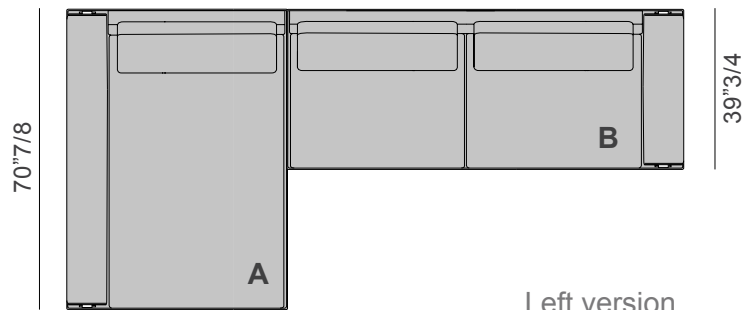

Blues

Suggested compositions

Composition 1:

143"5/8W x 70"7/8D x 31"7/8H

B476

End element with chaise lounge (left arm)

51"1/8W x 70"7/8D x 31"7/8H

B474

End element with two-seater sofa (right arm)

92"1/2W x 39"3/4D x 31"7/8H

143"5/8

Cover A

Cover B

Blues

Composition 2:

158"1/4W x 70"7/8D x 31"7/8H

B464

End element with two-seater sofa (right arm)
80"5/8W x 39"3/4D x 31"7/8H

Blues

Composition 4:
132"1/4W x 132"1/4D x 31"7/8H

B473
End element with two-seater sofa (left arm)
92"1/2W x 39"3/4D x 31"7/8H

128"

Right version

Composition 5:
128"W x 128"D x 31"7/8H

B453
End element with two-seater sofa (left arm)
68"7/8W x 39"3/4D x 31"7/8H

B470
Corner unit
59"W x 59"D x 31"7/8H

B454
End element with two-seater sofa (right arm)
68"7/8W x 39"3/4D x 31"7/8H