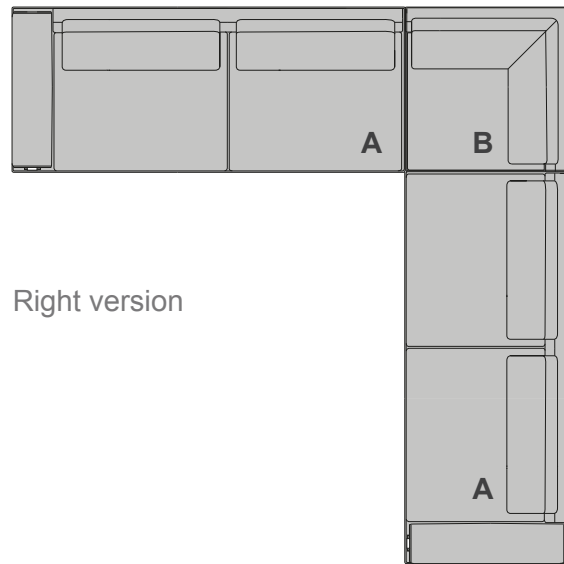

Composition 3:

144"W x 120"1/2D x 31"7/8H

B462

Lounge chair end element (left arm)
45"1/4W x 39"3/4D x 31"7/8H

B455

Central double element
59"W x 39"3/4D x 31"7/8H

B450

Corner unit
39"3/4W x 39"3/4D x 31"7/8H

B464

End element with two-seater sofa (right arm)
80"5/8W x 39"3/4D x 31"7/8H

Blues

Composition 4:
132"1/4W x 132"1/4D x 31"7/8H

B473
End element with two-seater sofa (left arm)
92"1/2W x 39"3/4D x 31"7/8H

B450
Corner unit
39"3/4W x 39"3/4D x 31"7/8H

B474
End element with two-seater sofa (right arm)
92"1/2W x 39"3/4D x 31"7/8H

132"1/4

39"3/4

132"1/4

Right version

128"

39"3/4

128"

Right version

Composition 5:
128"W x 128"D x 31"7/8H

B453
End element with two-seater sofa (left arm)
68"7/8W x 39"3/4D x 31"7/8H

B470
Corner unit
59"W x 59"D x 31"7/8H

B454
End element with two-seater sofa (right arm)
68"7/8W x 39"3/4D x 31"7/8H