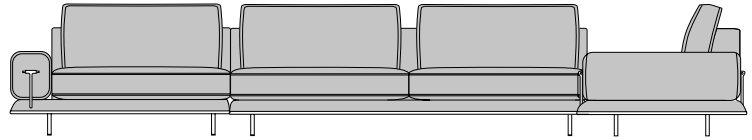

Blues

Composition 6:

173"5/8W x 140"1/2D x 31"7/8H

B476

End element with chaise lounge (left arm)
51"1/8W x 70"7/8D x 31"7/8H

B475

Central double element
82"5/8W x 70"7/8D x 31"7/8H

B469

Ottoman element with incorporated
table with marble top
48"W x 39"3/4D x 17"H

B474

End element with two-seater sofa (right arm)
92"1/2W x 39"3/4D x 31"7/8H