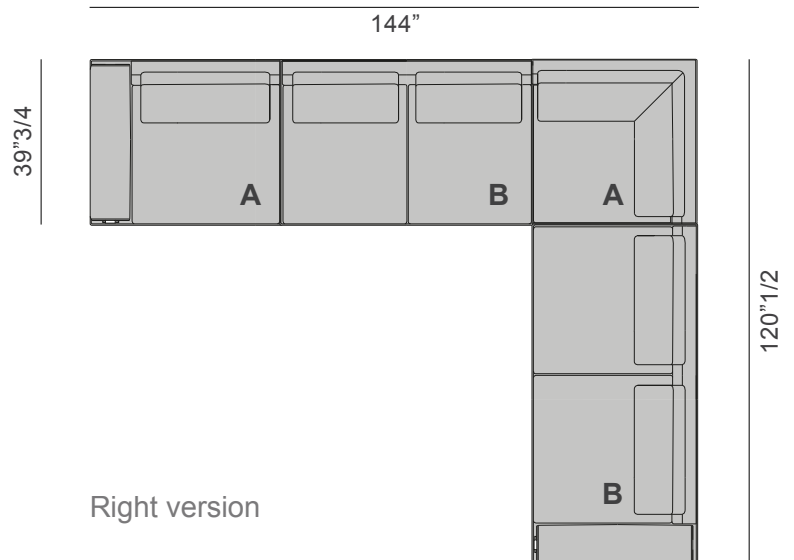

End element with two-seater sofa (right arm)

92"1/2W x 39"3/4D x 31"7/8H

143"5/8

Cover A

Cover B

Blues

Composition 2:

158"1/4W x 70"7/8D x 31"7/8H

Composition 3:

144"W x 120"1/2D x 31"7/8H

B462

Lounge chair end element (left arm)
45"1/4W x 39"3/4D x 31"7/8H

B455

Central double element
59"W x 39"3/4D x 31"7/8H

B450

Corner unit
39"3/4W x 39"3/4D x 31"7/8H

B464

End element with two-seater sofa (right arm)
80"5/8W x 39"3/4D x 31"7/8H

Blues

Composition 4:
132"1/4W x 132"1/4D x 31"7/8H

B473
End element with two-seater sofa (left arm)
92"1/2W x 39"3/4D x 31"7/8H

128"

Right version

Composition 5:
128"W x 128"D x 31"7/8H

B453
End element with two-seater sofa (left arm)
68"7/8W x 39"3/4D x 31"7/8H

B470
Corner unit
59"W x 59"D x 31"7/8H

B454
End element with two-seater sofa (right arm)
68"7/8W x 39"3/4D x 31"7/8H