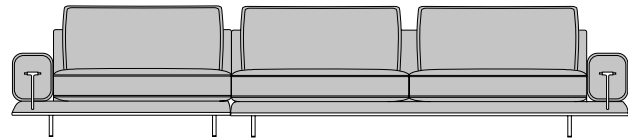

Blues

Design: Giuseppe Viganò

Description

Sectional with solid wood and plywood structure, padded with polyurethane foam in different densities. Supporting structure in metal. Seat and backrest cushions in polyurethane foam in different densities and polyester flakes filling. Decorative cushions available on demand. Pre-upholstery: polyester wadding. Seat and backrest cushions with removable upholstery in leather or fabric. Structure and armrests with non removable upholstery in leather or fabric. Leather piping, available in contrasting or same color as the upholstery. Metal feet, anthracite grey finish, with plastic slides. Wooden details in solid walnut wood. Metal details in light gold or Audrey bronze finish. Ottoman element with incorporated table with marble top. Made in Italy.

Blues

Suggested compositions

Composition 1:

143"5/8W x 70"7/8D x 31"7/8H

B476

End element with chaise lounge (left arm)

51"1/8W x 70"7/8D x 31"7/8H

B474

End element with two-seater sofa (right arm)

92"1/2W x 39"3/4D x 31"7/8H

143"5/8

Cover A

Cover B

Blues

Composition 2:

158"1/4W x 70"7/8D x 31"7/8H

128"

Right version

Composition 5:
128"W x 128"D x 31"7/8H

B453
End element with two-seater sofa (left arm)
68"7/8W x 39"3/4D x 31"7/8H

B470
Corner unit
59"W x 59"D x 31"7/8H

B454
End element with two-seater sofa (right arm)
68"7/8W x 39"3/4D x 31"7/8H