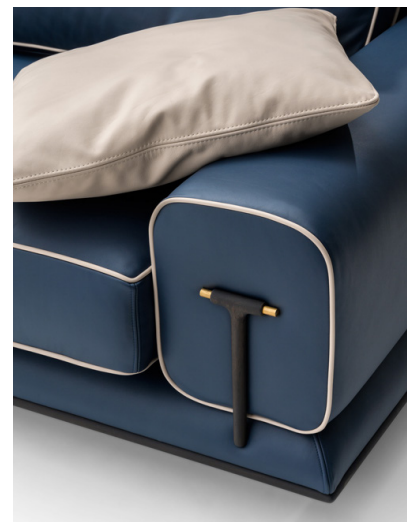

Blues

Design: Giuseppe Viganò

Description

Sectional with solid wood and plywood structure, padded with polyurethane foam in different densities. Supporting structure in metal. Seat and backrest cushions in polyurethane foam in different densities and polyester flakes filling. Decorative cushions available on demand. Pre-upholstery: polyester wadding. Seat and backrest cushions with removable upholstery in leather or fabric. Structure and armrests with non removable upholstery in leather or fabric. Leather piping, available in contrasting or same color as the upholstery. Metal feet, anthracite grey finish, with plastic slides. Wooden details in solid walnut wood. Metal details in light gold or Audrey bronze finish. Ottoman element with incorporated table with marble top. Made in Italy.