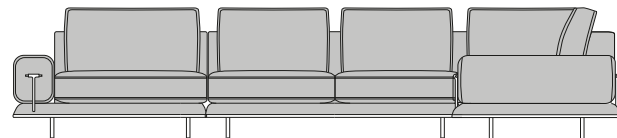

Composition 3:

144"W x 120"1/2D x 31"7/8H

B462

Lounge chair end element (left arm)
45"1/4W x 39"3/4D x 31"7/8H

B455

Central double element
59"W x 39"3/4D x 31"7/8H

B450

Corner unit
39"3/4W x 39"3/4D x 31"7/8H

B464

End element with two-seater sofa (right arm)
80"5/8W x 39"3/4D x 31"7/8H

Blues

Composition 4:
132"1/4W x 132"1/4D x 31"7/8H

B473
End element with two-seater sofa (left arm)
92"1/2W x 39"3/4D x 31"7/8H

B450
Corner unit
39"3/4W x 39"3/4D x 31"7/8H

B474
End element with two-seater sofa (right arm)
92"1/2W x 39"3/4D x 31"7/8H

132"1/4

39"3/4

132"1/4

Right version

128"

39"3/4

128"

Right version

Composition 5:
128"W x 128"D x 31"7/8H

B453
End element with two-seater sofa (left arm)
68"7/8W x 39"3/4D x 31"7/8H

B470
Corner unit
59"W x 59"D x 31"7/8H

B454
End element with two-seater sofa (right arm)
68"7/8W x 39"3/4D x 31"7/8H