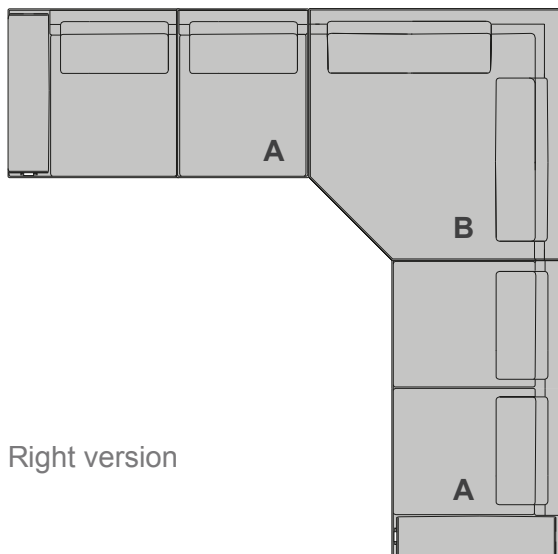

Composition 3:

144"W x 120"1/2D x 31"7/8H

B462

Lounge chair end element (left arm)
45"1/4W x 39"3/4D x 31"7/8H

B455

Central double element
59"W x 39"3/4D x 31"7/8H

B450

Corner unit
39"3/4W x 39"3/4D x 31"7/8H

B464

End element with two-seater sofa (right arm)
80"5/8W x 39"3/4D x 31"7/8H

Blues

Composition 4:
132"1/4W x 132"1/4D x 31"7/8H

B473
End element with two-seater sofa (left arm)
92"1/2W x 39"3/4D x 31"7/8H

B450
Corner unit
39"3/4W x 39"3/4D x 31"7/8H

B474
End element with two-seater sofa (right arm)
92"1/2W x 39"3/4D x 31"7/8H

132"1/4

39"3/4

132"1/4

Right version

128"

39"3/4

128"

Right version

Composition 5:
128"W x 128"D x 31"7/8H

B453
End element with two-seater sofa (left arm)
68"7/8W x 39"3/4D x 31"7/8H

B470
Corner unit
59"W x 59"D x 31"7/8H

B454
End element with two-seater sofa (right arm)
68"7/8W x 39"3/4D x 31"7/8H