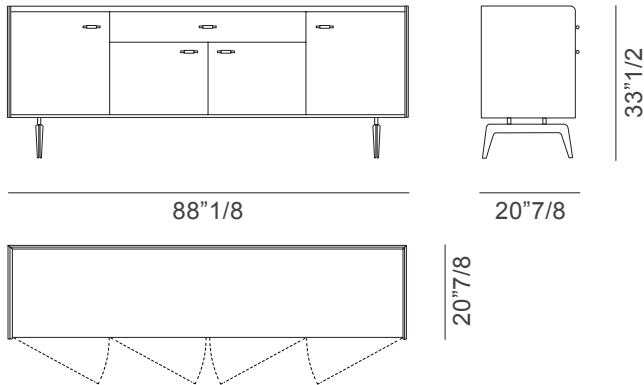

Blues

Design: Giuseppe Viganò

Description

Sideboard with structure in walnut veneered wood particle panels. Legs in solid walnut wood. One drawer and four doors with front covered with leather, in glossy monochrome lacquered polyester finish or walnut veneered wood. Top available in walnut veneered wood or in marble. Metal details in handles, structure and legs in light gold or Audrey bronze finish. Made in Italy.

Blues

Dimensions

88"1/8W x 20"7/8D x 33"1/2H

With wooden front

With leather front