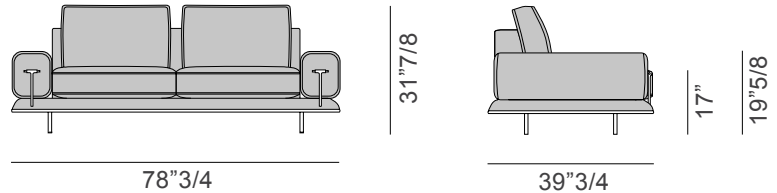

Blues

Design: Giuseppe Viganò

Description

Sofa with solid wood and plywood structure, padded with polyurethane foam in different densities. Supporting structure in metal. Seat and backrest cushions in polyurethane foam in different densities and polyester flakes filling. Decorative cushions available on demand. Pre-upholstery: polyester wadding. Seat and backrest cushions with removable upholstery in leather or fabric. Structure and armrests with non removable upholstery in leather or fabric. Leather piping, available in contrasting or same color as the upholstery. Metal feet, anthracite grey finish, with plastic slides. Wooden details in solid walnut wood. Metal details in light gold or Audrey bronze finish. Made in Italy.

Blues

Dimensions

- A: 78"3/4W x 39"3/4D x 31"7/8H
- B: 90"1/2W x 39"3/4D x 31"7/8H
- C: 102"3/8W x 39"3/4D x 31"7/8H

A Two seater

B Two seater

C Three seater