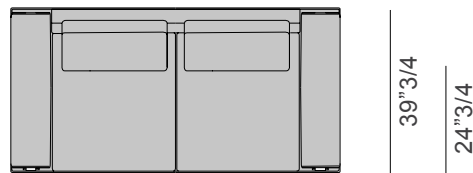

Blues

Design: Giuseppe Viganò

Description

Sofa with solid wood and plywood structure, padded with polyurethane foam in different densities. Supporting structure in metal. Seat and backrest cushions in polyurethane foam in different densities and polyester flakes filling. Decorative cushions available on demand. Pre-upholstery: polyester wadding. Seat and backrest cushions with removable upholstery in leather or fabric. Structure and armrests with non removable upholstery in leather or fabric. Leather piping, available in contrasting or same color as the upholstery. Metal feet, anthracite grey finish, with plastic slides. Wooden details in solid walnut wood. Metal details in light gold or Audrey bronze finish. Made in Italy.

Blues

Dimensions

- A: 78"3/4W x 39"3/4D x 31"7/8H
- B: 90"1/2W x 39"3/4D x 31"7/8H
- C: 102"3/8W x 39"3/4D x 31"7/8H

A Two seater

B Two seater

C Three seater