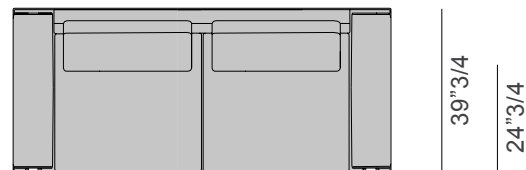

Blues

Dimensions

- A: 78"3/4W x 39"3/4D x 31"7/8H
- B: 90"1/2W x 39"3/4D x 31"7/8H
- C: 102"3/8W x 39"3/4D x 31"7/8H

A Two seater

B Two seater

C Three seater