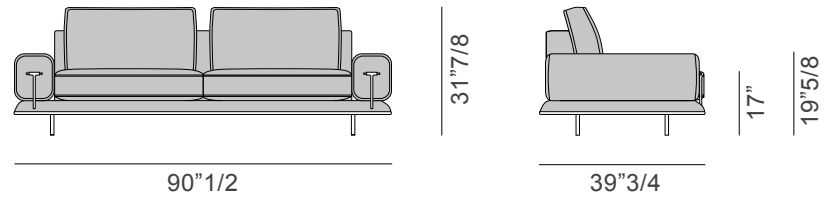

Blues

Dimensions

- A: 78"3/4W x 39"3/4D x 31"7/8H
- B: 90"1/2W x 39"3/4D x 31"7/8H
- C: 102"3/8W x 39"3/4D x 31"7/8H

A Two seater

B Two seater

C Three seater