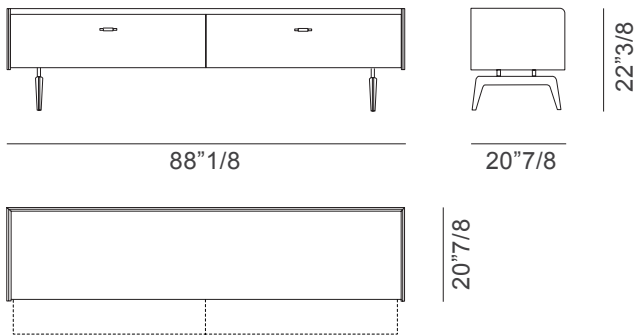

Blues

Design: Giuseppe Viganò

Description

TV stand with structure in walnut veneered wood particle panels. Legs in solid walnut wood. Two drawers with front covered with leather, in glossy monochrome lacquered polyester finish or walnut veneered wood. Top available in walnut veneered wood or in marble. Metal details in handles, structure and legs in light gold or Audrey bronze finish. Made in Italy.

Blues

Dimensions

88"1/8W x 20"7/8D x 22"3/8H

With wooden front

With leather front