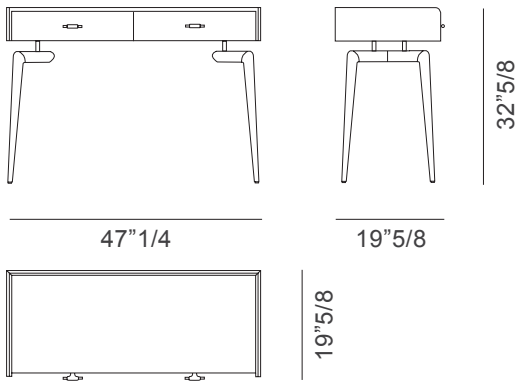

### *Description*

Vanity with structure in walnut veneered wood particle panels and plywood. Legs in solid walnut wood. Two drawers with front covered in walnut veneered wood or with leather. Top available in walnut veneered wood or in marble. Metal details in handles, structure and legs in light gold or Audrey bronze finish. Made in Italy.

### Dimensions

47"1/4W x 19"5/8D x 32"5/8H

*With wooden front*

*With leather front*