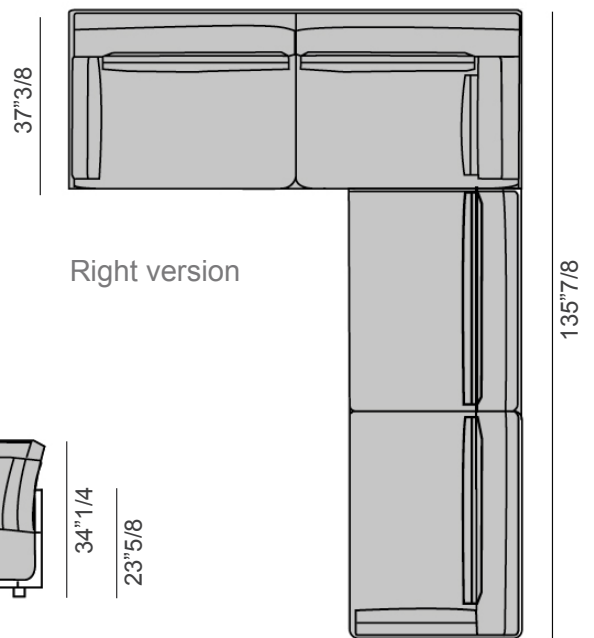

Drum

Composition 3:

98"3/8W x 135"7/8D x 34"1/4H

B595

Three-seater terminal element
with right corner unit
98"3/8W x 37"3/8D x 34"1/4H

B574

End element with three-seater
sofa (right arm)
98"3/8W x 37"3/8D x 34"1/4H

◀ Composition 4:

171"1/4W x 112"1/8D x 34"1/4H

B565 - Left peninsula end unit
74"3/4W x 37"3/8D x 34"1/4H

B590 - Two-seater sofa left corner unit
74"3/4W x 37"3/8D x 34"1/4H

B577 - Right peninsula end unit
74"3/4W x 37"3/8D x 34"1/4H

B583 - Table element with wooden top
37"3/8W x 21"5/8D x 13"3/4H