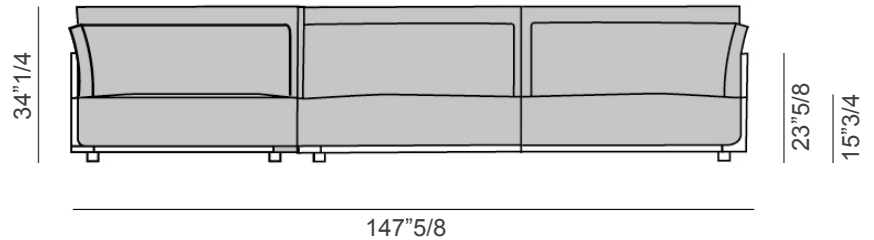

#### Composition 1:

147"5/8W x 59"D x 34"1/4H

#### B584

End element with chaise lounge  
(left arm)

49"1/4W x 59"D x 34"1/4H

#### B574

End element with three-seater sofa  
(right arm)

98"3/8W x 37"3/8D x 34"1/4H

#### Composition 2:

135"7/8W x 98"3/8D x 34"1/4H