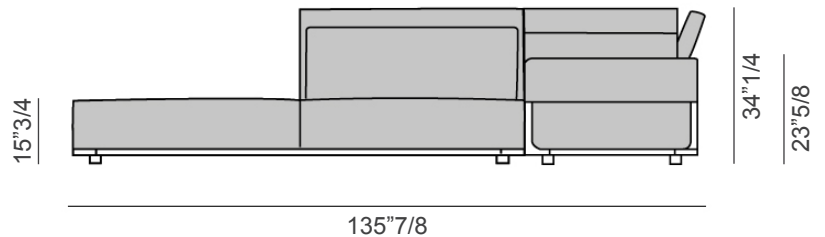

B596

Three-seater terminal element
with left corner unit

98"3/8W x 37"3/8D x 34"1/4H