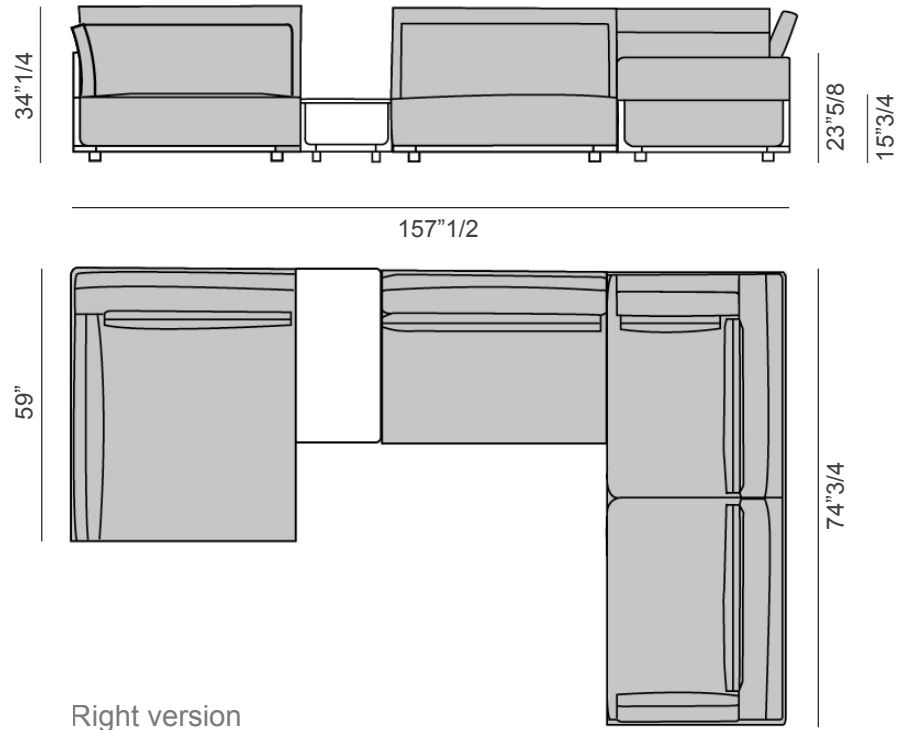

#### Composition 1:

147"5/8W x 59"D x 34"1/4H

#### Composition 2:

135"7/8W x 98"3/8D x 34"1/4H

#### B596

Three-seater terminal element  
with right corner unit

98"3/8W x 37"3/8D x 34"1/4H

#### B583

Table element with wooden top

37"3/8W x 21"5/8D x 13"3/4H