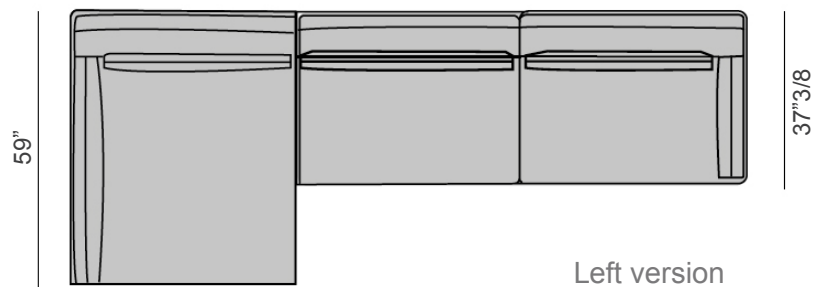

#### Composition 1:

147"5/8W x 59"D x 34"1/4H

#### B584

End element with chaise lounge  
(left arm)

49"1/4W x 59"D x 34"1/4H

#### B574

End element with three-seater sofa  
(right arm)

98"3/8W x 37"3/8D x 34"1/4H

#### Composition 2:

135"7/8W x 98"3/8D x 34"1/4H