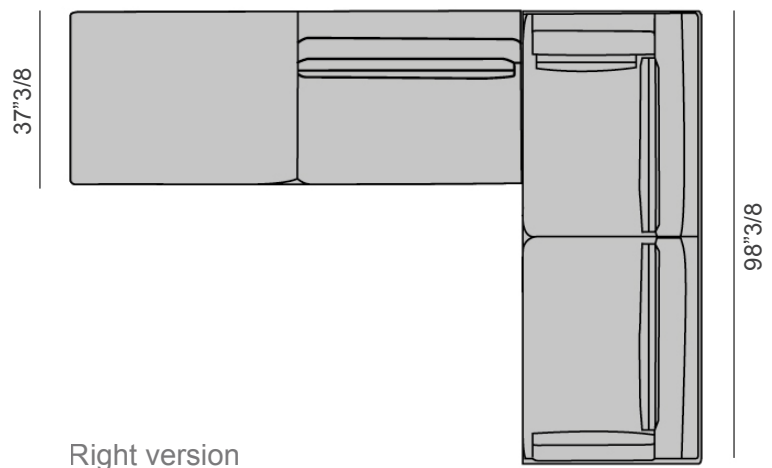

B596

Three-seater terminal element
with left corner unit

98"3/8W x 37"3/8D x 34"1/4H