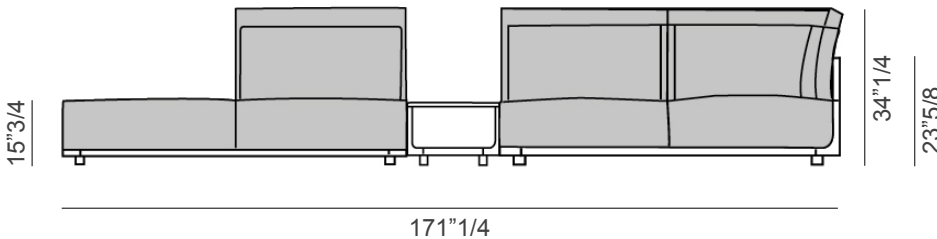

Drum

Composition 3:

98"3/8W x 135"7/8D x 34"1/4H

B595

Three-seater terminal element
with right corner unit
98"3/8W x 37"3/8D x 34"1/4H

B574

End element with three-seater
sofa (right arm)
98"3/8W x 37"3/8D x 34"1/4H

◀ Composition 4:

171"1/4W x 112"1/8D x 34"1/4H

B565 - Left peninsula end unit
74"3/4W x 37"3/8D x 34"1/4H

B590 - Two-seater sofa left corner unit
74"3/4W x 37"3/8D x 34"1/4H

B577 - Right peninsula end unit
74"3/4W x 37"3/8D x 34"1/4H

B583 - Table element with wooden top
37"3/8W x 21"5/8D x 13"3/4H