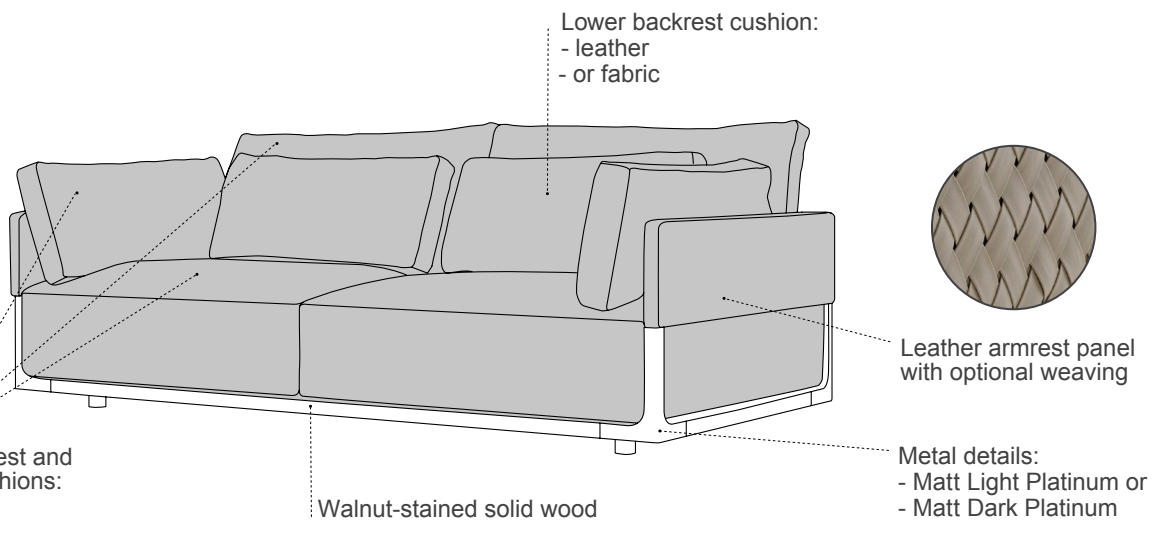

Drum

Composition 5:

157"1/2W x 74"3/4D x 34"1/4H

B584

End element with chaise lounge
(left arm)

49"1/4W x 59"D x 34"1/4H

B599

Central single element

49"1/4W x 37"3/8D x 34"1/4H

B596

Three-seater terminal element
with right corner unit

98"3/8W x 37"3/8D x 34"1/4H

B583

Table element with wooden top

37"3/8W x 21"5/8D x 13"3/4H