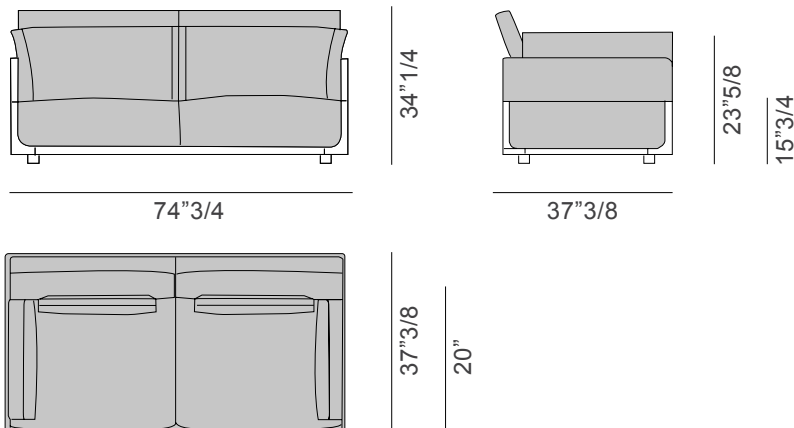

Drum

Design: Giuseppe Viganò

Description

Sofa with structure composed of metal rods and profiles. Seat cushions padded with polyurethane foam in different densities. Backrest cushions in feathers with polyurethane inserts. Lower backrest cushions and armrest cushions in feathers. Pre-upholstery: polyester wadding. Removable upholstery for the seat, backrest, lower backrest and armrest cushions in fabric or leather. Upholstery of the external backrest structure in fabric or plain leather. Side panels only available in leather, either plain leather or woven leather. Printed leather cannot be woven. Details in metal, matt light platinum finish, and in walnut-stained solid wood. Made in Italy.

Drum

Dimensions

A: 74"3/4W x 37"3/8D x 34"1/4H

B: 98"3/8W x 37"3/8D x 34"1/4H

A Two seater

B Three seater