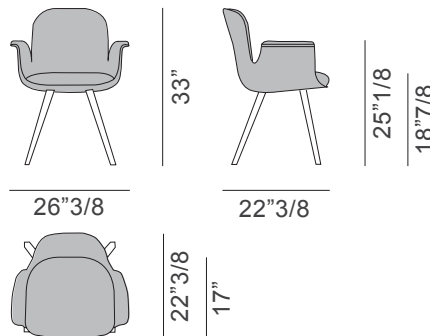

### Dimensions

**A:** 26"3/8W x 22"3/8D x 33"H  
**B:** 26"3/8W x 22"3/8D x 31"7/8H

**A** With metal legs

**B** With wooden legs