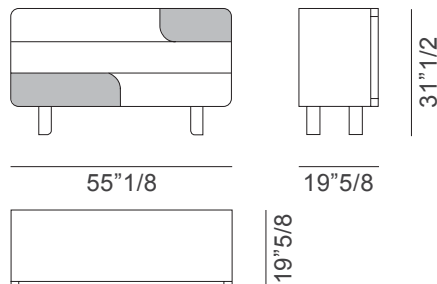

### Description

Dresser with structure in MDF and wood particle panels, with glossy monochrome lacquered polyester finish or in walnut wood. Two versions available: with three drawers (**A**) and with two drawers and one open compartment (**B**). Decorative inserts available in walnut wood, in marble or in leather. Legs and frame in metal, matt dark or matt light platinum finish. Made in Italy.

### Dimensions

55"1/8W x 19"5/8D x 31"1/2H

**A** With three drawers

**B** With two drawers and one open compartment