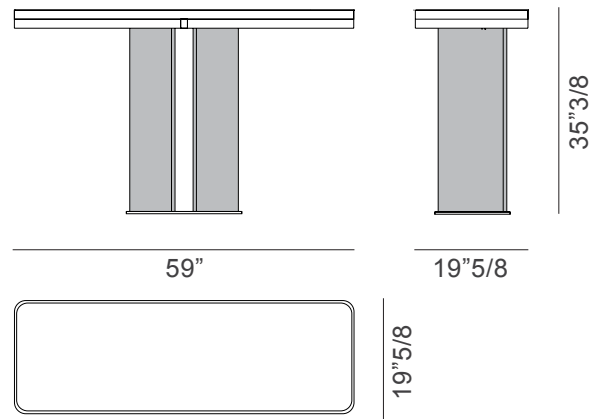

### *Description*

Console with MDF and plywood structure. Cylindrical base completely clad in leather. Top available in wood with glossy monochrome lacquered polyester finish or with marble insert. The base plate and the profile of the top are in metal, matt dark platinum or matt light platinum finish. Made in Italy.

### *Dimensions*

59"W x 19"5/8"D x 35"3/8"H