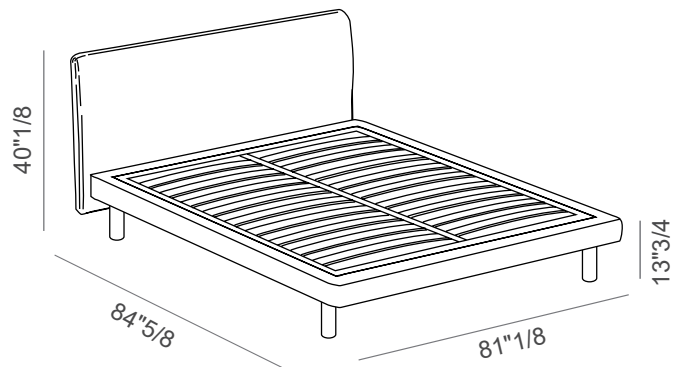

## Dimensions

### Queen Size 3"1/2H Base

65"3/8W x 84"5/8D x 40"1/8H

(To fit American Queen Size mattress: 60" x 80")

### King Size 3"1/2H Base

81"1/8W x 84"5/8D x 40"1/8H

(To fit American King Size mattress: 76"3/4 x 80")