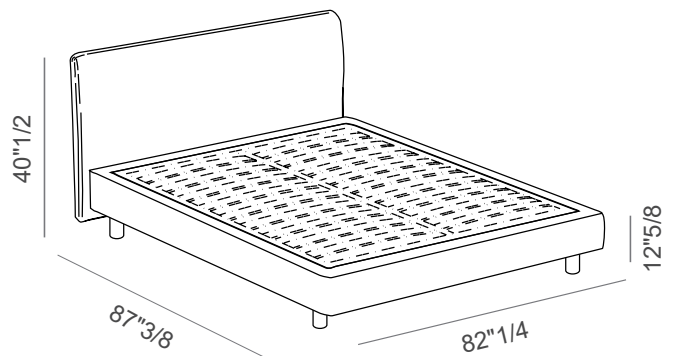

## Dimensions

### King Size 3"1/2H Base

81"1/8W x 84"5/8D x 40"1/8H

(To fit American King Size mattress: 76"3/4 x 80")

### Queen Size 7"7/8H Base

66"1/2W x 87"3/8D x 40"1/2H

(To fit American Queen Size mattress: 60" x 80")

### King Size 7"7/8H Base

82"1/4W x 87"3/8D x 40"1/2H

(To fit American King Size mattress: 76"3/4 x 80")