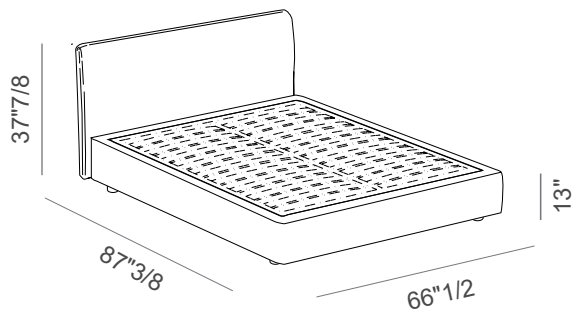

Gaya

Queen Size 11"3/8H Base

66"1/2W x 87"3/8D x 37"7/8H

(To fit American Queen Size mattress: 60" x 80")