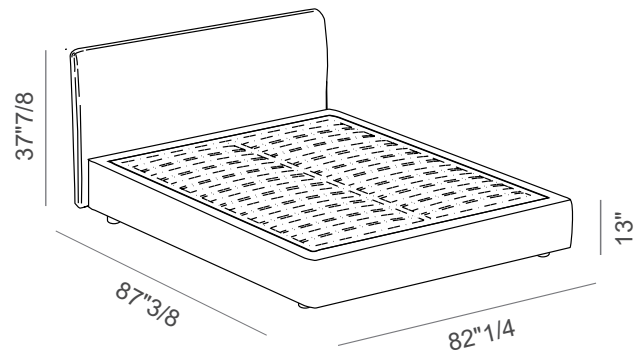

## Dimensions

### Queen Size 11"3/8H Base

66"1/2W x 87"3/8D x 37"7/8H

(To fit American Queen Size mattress: 60" x 80")

### King Size 11"3/8H Base

82"1/4W x 87"3/8D x 37"7/8H

(To fit American King Size mattress: 76"3/4 x 80")