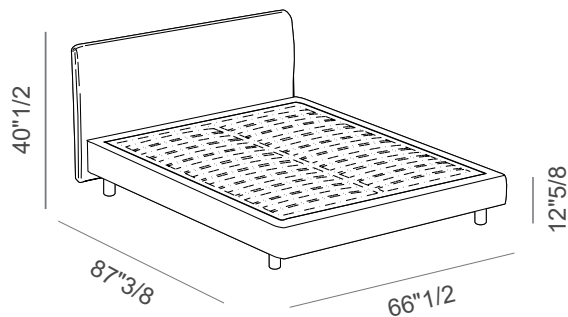

## Dimensions

### Queen Size 3"1/2H Base

65"3/8W x 84"5/8D x 40"1/8H

(To fit American Queen Size mattress: 60" x 80")

### King Size 3"1/2H Base

81"1/8W x 84"5/8D x 40"1/8H

(To fit American King Size mattress: 76"3/4 x 80")

### Queen Size 7"7/8H Base

66"1/2W x 87"3/8D x 40"1/2H

(To fit American Queen Size mattress: 60" x 80")