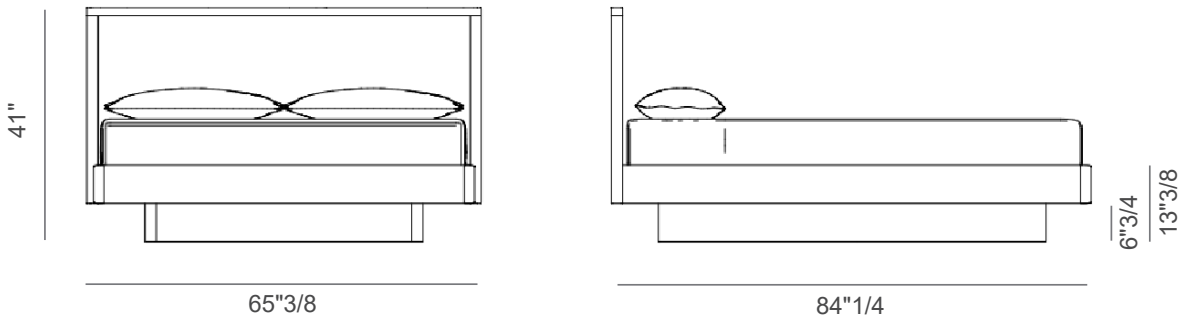

Awase

Design: Omi Tahara

Description

Awase accompanies rest and awakening with memories of a day away from the city, between relaxation and contact with nature. The bed structure embodies the meaning of Awase, a traditional Japanese technique that involves harmoniously blending different elements: thus, exquisite craftsmanship and novel material combinations introduce new elements, such as wicker, into urban life, evoking memories of that carefree day, while modern design resonates with a sense of nostalgia for nature and a deep respect for artisanal beauty. Ashwood structure. Mattress and cushions not included. Non removable headboard cover. Orthopaedic wooden slatted base included.

Made in Italy.

Finishes & Materials

Headboard frame & bed base: Painted Wood.

Headboard cover: Fabric or handcrafted woven midollino.

Base: Matt black.

Awase

Dimensions

Queen Size

65"3/8W x 84"1/4D x 41"H

(To fit American Queen Size mattress: 60" x 80")

King Size

81"1/8W x 84"1/4D x 41"H

(To fit American King Size mattress: 76"3/4 x 80")