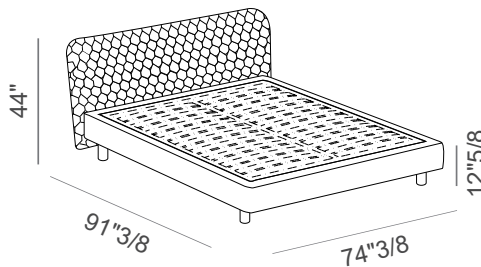

Made in Italy.

Finishes & Materials

Headboard frame & bed base: Fabric.

Corolle

Dimensions

Queen Size 3"1/2H Base

73"1/4W x 89"3/4D x 42"1/8H

(To fit American Queen Size mattress: 60" x 80")

King Size 3"1/2H Base

89"W x 89"3/4D x 42"1/8H

(To fit American King Size mattress: 76"3/4 x 80")

Queen Size 7"7/8H Base

74"3/8W x 91"3/8D x 44"H

(To fit American Queen Size mattress: 60" x 80")

King Size 7"7/8H Base

90"1/8W x 91"3/8D x 44"H

(To fit American King Size mattress: 76"3/4 x 80")

Corolle

Dimensions

Queen Size 11"3/8H Base

74"3/8W x 91"3/8D x 41"3/8H

(To fit American Queen Size mattress: 60" x 80")

King Size 11"3/8H Base

90"1/8W x 91"3/8D x 41"3/8H

(To fit American King Size mattress: 76"3/4 x 80")

Wooden feet

Vasetto

10"1/4

10"1/4

1"5/8H

3"1/2H