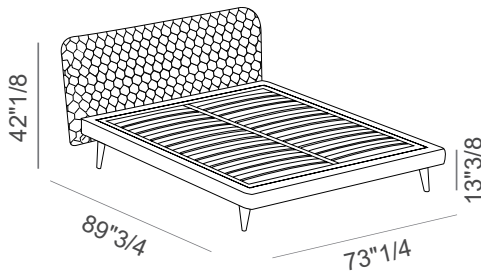

Corolle

Description

Past memories and contemporary emotions result in Corolle, a bed characterized by the padded headboard with capitonné seams. Refined and seducing, and versatile at the same time in its setting possibilities, this bed is perfect both in classic and contemporary locations, thanks to its unique allure. Orthopaedic slatted base included. Mattress & cushions NOT included.

Made in Italy.

Finishes & Materials

Headboard frame & bed base: Fabric.

Corolle

Dimensions

Queen Size 3"1/2H Base

73"1/4W x 89"3/4D x 42"1/8H

(To fit American Queen Size mattress: 60" x 80")

King Size 3"1/2H Base

89"W x 89"3/4D x 42"1/8H

(To fit American King Size mattress: 76"3/4 x 80")

Queen Size 7"7/8H Base

74"3/8W x 91"3/8D x 44"H

(To fit American Queen Size mattress: 60" x 80")

King Size 7"7/8H Base

90"1/8W x 91"3/8D x 41"3/8H

(To fit American King Size mattress: 76"3/4 x 80")

Wooden feet

Vasetto

10"1/4

10"1/4

1"5/8H

3"1/2H