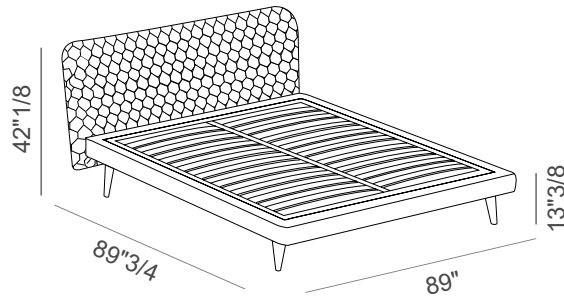

Corolle

Description

Past memories and contemporary emotions result in Corolle, a bed characterized by the padded headboard with capitonné seams. Refined and seducing, and versatile at the same time in its setting possibilities, this bed is perfect both in classic and contemporary locations, thanks to its unique allure. Orthopaedic slatted base included. Mattress & cushions NOT included.

Made in Italy.

Finishes & Materials

Headboard frame & bed base: Fabric.

Corolle

Dimensions

Queen Size 3"1/2H Base

73"1/4W x 89"3/4D x 42"1/8H

(To fit American Queen Size mattress: 60" x 80")

King Size 3"1/2H Base

89"W x 89"3/4D x 42"1/8H

(To fit American King Size mattress: 76"3/4 x 80")

Queen Size 7"7/8H Base

74"3/8W x 91"3/8D x 44"H

(To fit American Queen Size mattress: 60" x 80")

King Size 7"7/8H Base

90"1/8W x 91"3/8D x 41"3/8H

(To fit American King Size mattress: 76"3/4 x 80")

Wooden feet

Vasetto

10"1/4

10"1/4

1"5/8H

3"1/2H