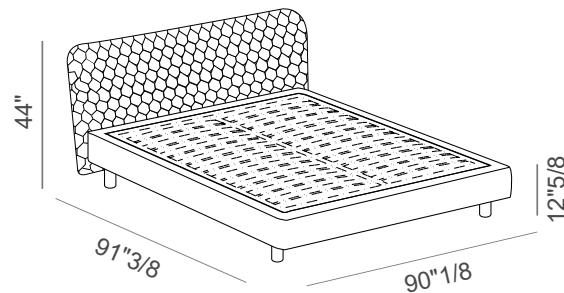

Made in Italy.

Finishes & Materials

Headboard frame & bed base: Fabric.

Corolle

Dimensions

Queen Size 3"1/2H Base

73"1/4W x 89"3/4D x 42"1/8H

(To fit American Queen Size mattress: 60" x 80")

King Size 3"1/2H Base

89"W x 89"3/4D x 42"1/8H

(To fit American King Size mattress: 76"3/4 x 80")

Queen Size 7"7/8H Base

74"3/8W x 91"3/8D x 44"H

(To fit American Queen Size mattress: 60" x 80")

King Size 7"7/8H Base

90"1/8W x 91"3/8D x 44"H

(To fit American King Size mattress: 76"3/4 x 80")

Corolle

Dimensions

Queen Size 11"3/8H Base

74"3/8W x 91"3/8D x 41"3/8H

(To fit American Queen Size mattress: 60" x 80")

King Size 11"3/8H Base

90"1/8W x 91"3/8D x 41"3/8H

(To fit American King Size mattress: 76"3/4 x 80")

Wooden feet

Vasetto

10"1/4

10"1/4

1"5/8H

3"1/2H