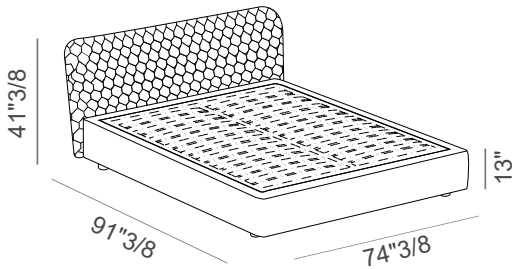

Made in Italy.

Finishes & Materials

Headboard frame & bed base: Fabric.

Corolle

Dimensions

Queen Size 3"1/2H Base

73"1/4W x 89"3/4D x 42"1/8H

(To fit American Queen Size mattress: 60" x 80")

King Size 3"1/2H Base

89"W x 89"3/4D x 42"1/8H

(To fit American King Size mattress: 76"3/4 x 80")

Queen Size 7"7/8H Base

74"3/8W x 91"3/8D x 44"H

(To fit American Queen Size mattress: 60" x 80")

King Size 7"7/8H Base

90"1/8W x 91"3/8D x 44"H

(To fit American King Size mattress: 76"3/4 x 80")

Corolle

Dimensions

Queen Size 11"3/8H Base

74"3/8W x 91"3/8D x 41"3/8H

(To fit American Queen Size mattress: 60" x 80")

King Size 11"3/8H Base

90"1/8W x 91"3/8D x 41"3/8H

(To fit American King Size mattress: 76"3/4 x 80")

Wooden feet

Vasetto

10"1/4

10"1/4

1"5/8H

3"1/2H