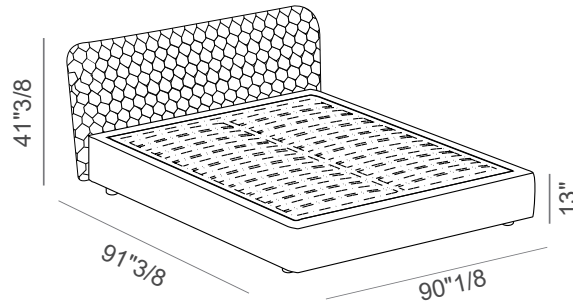

Made in Italy.

Finishes & Materials

Headboard frame & bed base: Fabric.

Corolle

Dimensions

Queen Size 3"1/2H Base

73"1/4W x 89"3/4D x 42"1/8H

(To fit American Queen Size mattress: 60" x 80")

King Size 3"1/2H Base

89"W x 89"3/4D x 42"1/8H

(To fit American King Size mattress: 76"3/4 x 80")

Queen Size 7"7/8H Base

74"3/8W x 91"3/8D x 44"H

(To fit American Queen Size mattress: 60" x 80")

King Size 7"7/8H Base

90"1/8W x 91"3/8D x 44"H

(To fit American King Size mattress: 76"3/4 x 80")

Corolle

Dimensions

Queen Size 11"3/8H Base

74"3/8W x 91"3/8D x 41"3/8H

(To fit American Queen Size mattress: 60" x 80")

King Size 11"3/8H Base

90"1/8W x 91"3/8D x 41"3/8H

(To fit American King Size mattress: 76"3/4 x 80")

Wooden feet

Vasetto

10"1/4

10"1/4

1"5/8H

3"1/2H