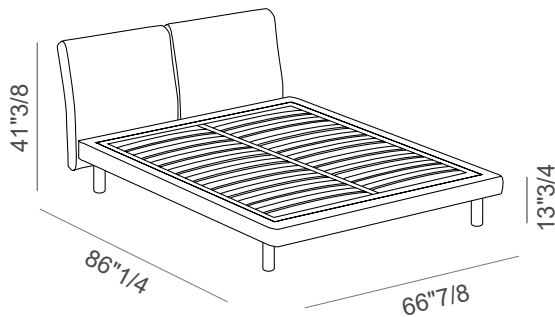

Made in Italy.

Finishes & Materials

Headboard & bed base: Fabric.

Feel

Dimensions

Queen Size 3"1/2H Base

66"7/8W x 86"1/4D x 41"3/8H

(To fit American Queen Size mattress: 60" x 80")

King Size 3"1/2H Base

82"5/8W x 86"1/4D x 41"3/8H

(To fit American King Size mattress: 76"3/4 x 80")

Queen Size 7"7/8H Base

68"1/8W x 88"1/4D x 41"3/8H

(To fit American Queen Size mattress: 60" x 80")

King Size 7"7/8H Base

83"7/8W x 88"1/4D x 41"3/8H

(To fit American King Size mattress: 76"3/4 x 80")

Feel

Queen Size 11"3/8H Base

68"1/8W x 88"1/4D x 41"3/8H

(To fit American Queen Size mattress: 60" x 80")

King Size 11"3/8H Base

83"7/8W x 88"1/4D x 41"3/8H

(To fit American King Size mattress: 76"3/4 x 80")

Available Feet

10"1/4

10"1/4

5"H

5"H

5"7/8H