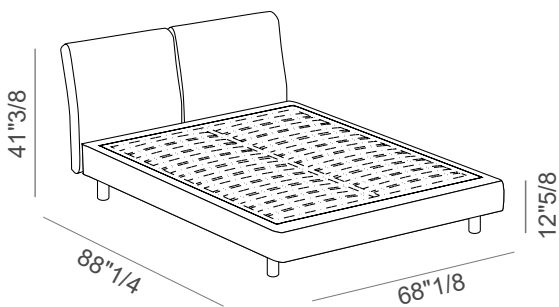

Made in Italy.

Finishes & Materials

Headboard & bed base: Fabric.

Feel

Dimensions

Queen Size 3"1/2H Base

66"7/8W x 86"1/4D x 41"3/8H

(To fit American Queen Size mattress: 60" x 80")

King Size 3"1/2H Base

82"5/8W x 86"1/4D x 41"3/8H

(To fit American King Size mattress: 76"3/4 x 80")

Queen Size 7"7/8H Base

68"1/8W x 88"1/4D x 41"3/8H

(To fit American Queen Size mattress: 60" x 80")

King Size 7"7/8H Base

83"7/8W x 88"1/4D x 41"3/8H

(To fit American King Size mattress: 76"3/4 x 80")

Feel

Queen Size 11"3/8H Base

68"1/8W x 88"1/4D x 41"3/8H

(To fit American Queen Size mattress: 60" x 80")

King Size 11"3/8H Base

83"7/8W x 88"1/4D x 41"3/8H

(To fit American King Size mattress: 76"3/4 x 80")

Available Feet

10"1/4

10"1/4

5"H

5"H

5"7/8H