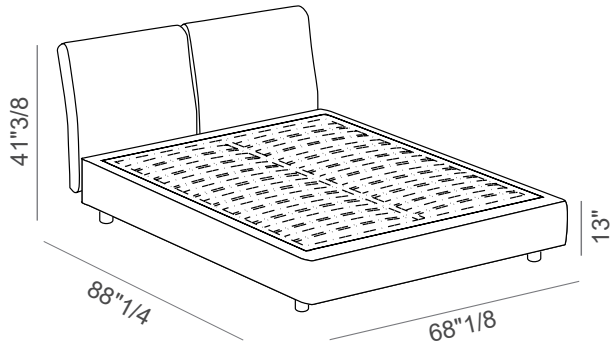

Made in Italy.

Finishes & Materials

Headboard & bed base: Fabric.

Feel

Dimensions

Queen Size 3"1/2H Base

66"7/8W x 86"1/4D x 41"3/8H

(To fit American Queen Size mattress: 60" x 80")

King Size 3"1/2H Base

82"5/8W x 86"1/4D x 41"3/8H

(To fit American King Size mattress: 76"3/4 x 80")

Queen Size 7"7/8H Base

68"1/8W x 88"1/4D x 41"3/8H

(To fit American Queen Size mattress: 60" x 80")

King Size 7"7/8H Base

83"7/8W x 88"1/4D x 41"3/8H

(To fit American King Size mattress: 76"3/4 x 80")

Feel

Queen Size 11"3/8H Base

68"1/8W x 88"1/4D x 41"3/8H

(To fit American Queen Size mattress: 60" x 80")

King Size 11"3/8H Base

83"7/8W x 88"1/4D x 41"3/8H

(To fit American King Size mattress: 76"3/4 x 80")

Available Feet

10"1/4

10"1/4

5"H

5"H

5"7/8H