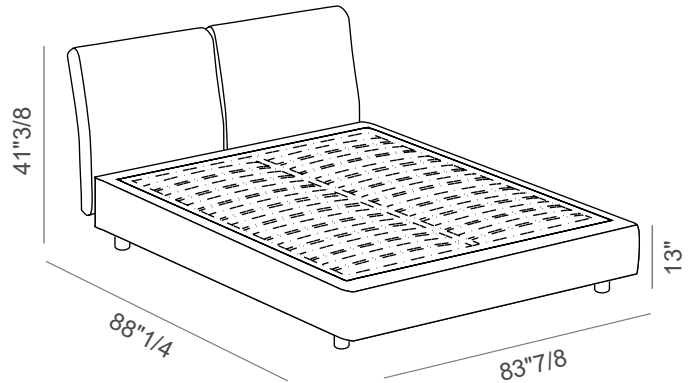

Made in Italy.

Finishes & Materials

Headboard & bed base: Fabric.

Feel

Dimensions

Queen Size 3"1/2H Base

66"7/8W x 86"1/4D x 41"3/8H

(To fit American Queen Size mattress: 60" x 80")

King Size 3"1/2H Base

82"5/8W x 86"1/4D x 41"3/8H

(To fit American King Size mattress: 76"3/4 x 80")

Queen Size 7"7/8H Base

68"1/8W x 88"1/4D x 41"3/8H

(To fit American Queen Size mattress: 60" x 80")

King Size 7"7/8H Base

83"7/8W x 88"1/4D x 41"3/8H

(To fit American King Size mattress: 76"3/4 x 80")

Feel

Queen Size 11"3/8H Base

68"1/8W x 88"1/4D x 41"3/8H

(To fit American Queen Size mattress: 60" x 80")

King Size 11"3/8H Base

83"7/8W x 88"1/4D x 41"3/8H

(To fit American King Size mattress: 76"3/4 x 80")

Available Feet

10"1/4

10"1/4

5"H

5"H

5"7/8H