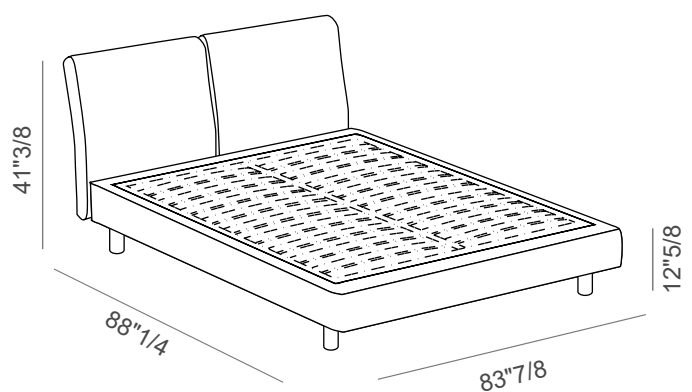

Made in Italy.

Finishes & Materials

Headboard & bed base: Fabric.

Feel

Dimensions

Queen Size 3"1/2H Base

66"7/8W x 86"1/4D x 41"3/8H

(To fit American Queen Size mattress: 60" x 80")

King Size 3"1/2H Base

82"5/8W x 86"1/4D x 41"3/8H

(To fit American King Size mattress: 76"3/4 x 80")

Queen Size 7"7/8H Base

68"1/8W x 88"1/4D x 41"3/8H

(To fit American Queen Size mattress: 60" x 80")

King Size 7"7/8H Base

83"7/8W x 88"1/4D x 41"3/8H

(To fit American King Size mattress: 76"3/4 x 80")

Feel

Queen Size 11"3/8H Base

68"1/8W x 88"1/4D x 41"3/8H

(To fit American Queen Size mattress: 60" x 80")

King Size 11"3/8H Base

83"7/8W x 88"1/4D x 41"3/8H

(To fit American King Size mattress: 76"3/4 x 80")

Available Feet

10"1/4

10"1/4

5"H

5"H

5"7/8H