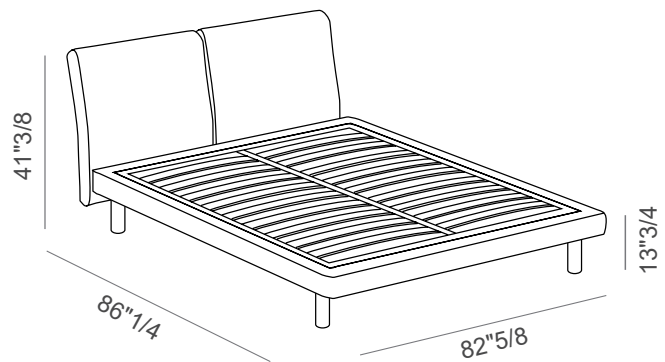

Made in Italy.

Finishes & Materials

Headboard & bed base: Fabric.

Feel

Dimensions

Queen Size 3"1/2H Base

66"7/8W x 86"1/4D x 41"3/8H

(To fit American Queen Size mattress: 60" x 80")

King Size 3"1/2H Base

82"5/8W x 86"1/4D x 41"3/8H

(To fit American King Size mattress: 76"3/4 x 80")

Queen Size 7"7/8H Base

68"1/8W x 88"1/4D x 41"3/8H

(To fit American Queen Size mattress: 60" x 80")

King Size 7"7/8H Base

83"7/8W x 88"1/4D x 41"3/8H

(To fit American King Size mattress: 76"3/4 x 80")

Feel

Queen Size 11"3/8H Base

68"1/8W x 88"1/4D x 41"3/8H

(To fit American Queen Size mattress: 60" x 80")

King Size 11"3/8H Base