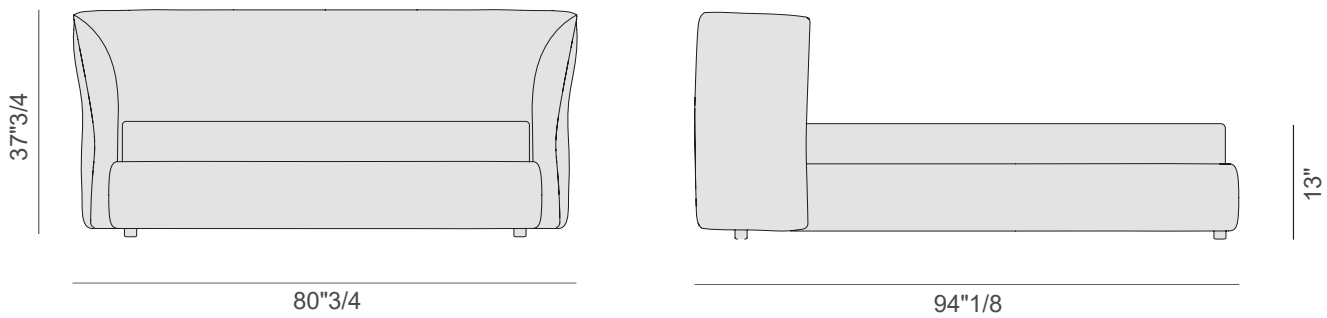

### Dimensions

#### Queen Size

80"3/4W x 94"1/8D x 37"3/4H

(To fit American Queen Size mattress: 60" x 80")

#### King Size

96"1/2W x 94"1/8D x 37"3/4H

(To fit American King Size mattress: 76"3/4 x 80")