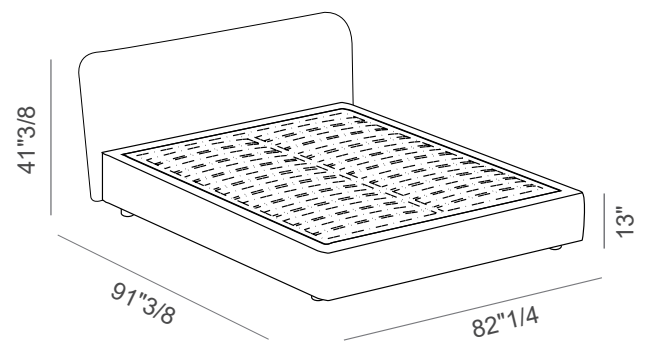

King Size 11"3/8H Base

90"1/8W x 91"3/8D x 41"3/8H

(To fit American King Size mattress: 76"3/4 x 80")