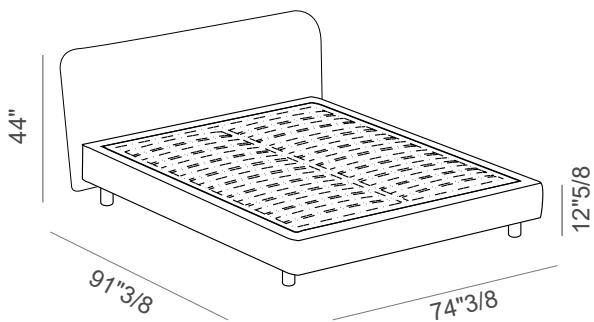

Made in Italy.

Finishes & Materials

Headboard & bed base: Fabric.

Karol

Dimensions

Queen Size 3"1/2H Base

73"1/4W x 89"3/4D x 42"1/8H

(To fit American Queen Size mattress: 60" x 80")

King Size 3"1/2H Base

89"W x 89"3/4D x 42"1/8H

(To fit American King Size mattress: 76"3/4 x 80")

Queen Size 7"7/8H Base

74"3/8W x 91"3/8D x 44"H

(To fit American Queen Size mattress: 60" x 80")

King Size 7"7/8H Base

90"1/8W x 91"3/8D x 44"H

(To fit American King Size mattress: 76"3/4 x 80")

Karol

Queen Size 11"3/8H Base

74"3/8W x 91"3/8D x 41"3/8H

(To fit American Queen Size mattress: 60" x 80")

King Size 11"3/8H Base

90"1/8W x 91"3/8D x 41"3/8H