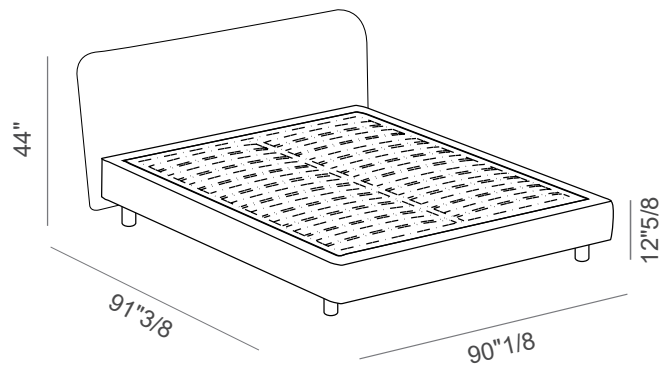

Made in Italy.

Finishes & Materials

Headboard & bed base: Fabric.

Karol

Dimensions

Queen Size 3"1/2H Base

73"1/4W x 89"3/4D x 42"1/8H

(To fit American Queen Size mattress: 60" x 80")

King Size 3"1/2H Base

89"W x 89"3/4D x 42"1/8H

(To fit American King Size mattress: 76"3/4 x 80")

Queen Size 7"7/8H Base

74"3/8W x 91"3/8D x 44"H

(To fit American Queen Size mattress: 60" x 80")

King Size 7"7/8H Base

90"1/8W x 91"3/8D x 44"H

(To fit American King Size mattress: 76"3/4 x 80")

Karol

Queen Size 11"3/8H Base

74"3/8W x 91"3/8D x 41"3/8H

(To fit American Queen Size mattress: 60" x 80")

King Size 11"3/8H Base

90"1/8W x 91"3/8D x 41"3/8H