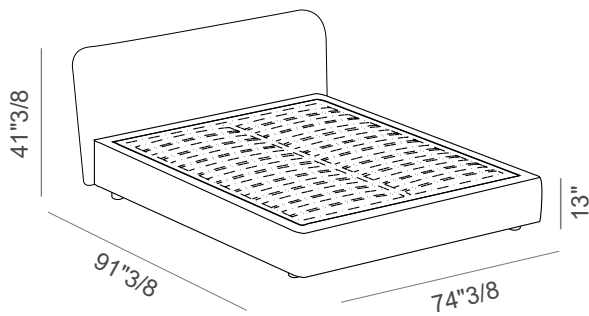

Made in Italy.

Finishes & Materials

Headboard & bed base: Fabric.

Karol

Dimensions

Queen Size 3"1/2H Base

73"1/4W x 89"3/4D x 42"1/8H

(To fit American Queen Size mattress: 60" x 80")

King Size 3"1/2H Base

89"W x 89"3/4D x 42"1/8H

(To fit American King Size mattress: 76"3/4 x 80")

Queen Size 7"7/8H Base

74"3/8W x 91"3/8D x 44"H

(To fit American Queen Size mattress: 60" x 80")

King Size 7"7/8H Base

90"1/8W x 91"3/8D x 44"H

(To fit American King Size mattress: 76"3/4 x 80")

Karol

Queen Size 11"3/8H Base

74"3/8W x 91"3/8D x 41"3/8H

(To fit American Queen Size mattress: 60" x 80")

King Size 11"3/8H Base

90"1/8W x 91"3/8D x 41"3/8H