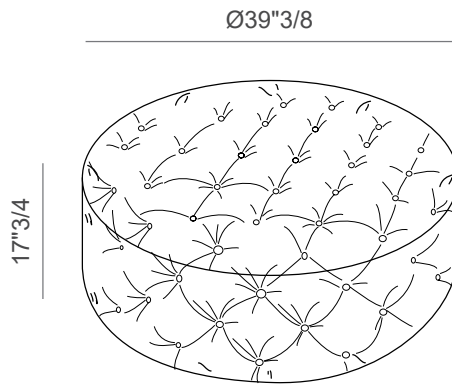

Made in Italy.

Finishes & Materials

Headboard & bed base: Fabric.

Karol

Dimensions

Queen Size 3"1/2H Base

73"1/4W x 89"3/4D x 42"1/8H

(To fit American Queen Size mattress: 60" x 80")

King Size 3"1/2H Base

89"W x 89"3/4D x 42"1/8H

(To fit American King Size mattress: 76"3/4 x 80")

Queen Size 7"7/8H Base

74"3/8W x 91"3/8D x 44"H

(To fit American Queen Size mattress: 60" x 80")

King Size 7"7/8H Base

90"1/8W x 91"3/8D x 44"H

(To fit American King Size mattress: 76"3/4 x 80")

Karol

Queen Size 11"3/8H Base

74"3/8W x 91"3/8D x 41"3/8H

(To fit American Queen Size mattress: 60" x 80")

King Size 11"3/8H Base

90"1/8W x 91"3/8D x 41"3/8H

(To fit American King Size mattress: 76"3/4 x 80")

Karol

Accessories

Ottoman: Ø39"3/8 x 17"3/4H

Wooden feet Vasetto

10"1/4

10"1/4

1"5/8H