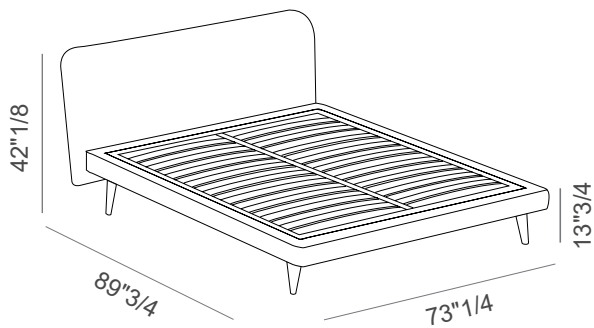

Karol

Design: Bolzan LAB

Description

A design without time for a bed able to harmonize itself with every space, atmosphere and style of life. A simplicity born from a deep stylistic research, expressed through lines and volumes designed without uncertainties. Karol is perfect both for luxurious and casual situations, with its same spontaneous elegance. Completely removable cover. Firwood structure. Orthopaedic slatted base included. Mattress and cushions NOT included.

Made in Italy.

Finishes & Materials

Headboard & bed base: Fabric.

Karol

Dimensions

Queen Size 3"1/2H Base

73"1/4W x 89"3/4D x 42"1/8H

(To fit American Queen Size mattress: 60" x 80")

King Size 3"1/2H Base

89"W x 89"3/4D x 42"1/8H

(To fit American King Size mattress: 76"3/4 x 80")

Queen Size 7"7/8H Base

74"3/8W x 91"3/8D x 44"H

(To fit American Queen Size mattress: 60" x 80")

King Size 7"7/8H Base