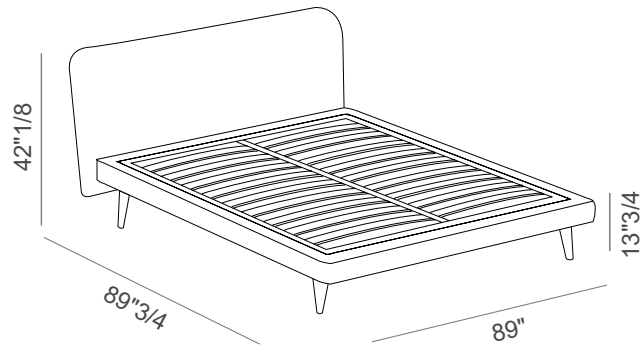

Karol

Design: Bolzan LAB

Description

A design without time for a bed able to harmonize itself with every space, atmosphere and style of life. A simplicity born from a deep stylistic research, expressed through lines and volumes designed without uncertainties. Karol is perfect both for luxurious and casual situations, with its same spontaneous elegance. Completely removable cover. Firwood structure. Orthopaedic slatted base included. Mattress and cushions NOT included.

Made in Italy.

Finishes & Materials

Headboard & bed base: Fabric.

Karol

Dimensions

Queen Size 3"1/2H Base

73"1/4W x 89"3/4D x 42"1/8H

(To fit American Queen Size mattress: 60" x 80")

King Size 3"1/2H Base

89"W x 89"3/4D x 42"1/8H

(To fit American King Size mattress: 76"3/4 x 80")

Queen Size 7"7/8H Base

74"3/8W x 91"3/8D x 44"H

(To fit American Queen Size mattress: 60" x 80")

King Size 7"7/8H Base