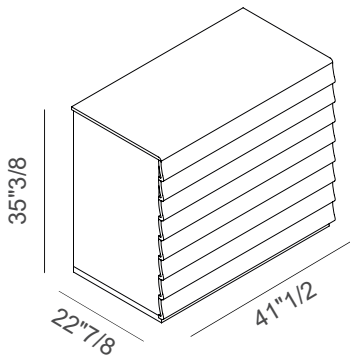

Rideaux

Design: Zanellato/Bortotto

Description

Rideaux is a collection of bedroom storage furniture defined by undulating surfaces that echo the sinuous design of Roman blinds, with their succession of curves. Rideaux family is made of ash wood and available in various color variants obtained from natural pigments applied manually to the structure and then fixed with a specific beeswax.

Made in Italy.

Finishes & Materials

Structure & drawers: Painted wood

Dimensions

5 Drawers: 41"1/2W x 22"7/8D x 35"3/8H

7 Drawers: 20"1/4W x 21"1/4D x 52"3/8H

5 Drawers

7 Drawers