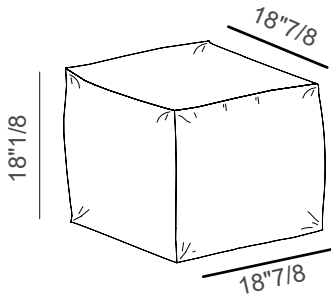

## *Description*

Ares is a multifunctional, practical and versatile nightstand. Available in the round or square version, it can be customized with optional accessories such as the push pull drawer and the dock station. Dock station with 2 usb chargers and audio kit on request.

## Dimensions

**Square:** 18"7/8W x 18"7/8D x 18"1/8H

**Rectangular:** 39"3/8W x 39"3/8D x 15"3/4H

**Round Size A:** Ø19"5/8 x 19"5/8H

**Round Size B:** Ø33"1/2 x 15"3/4H