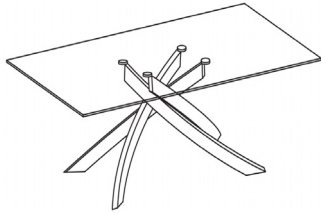

### Dimensions

- A) 63"W x 35"3/8D x 29"1/2H
- B) 70"7/8W x 39"3/8D x 29"1/2H
- C) 78"3/4W x 39"3/8D x 29"1/2H
- D) 98"3/8W x 39"3/8D x 29"1/2H

- Glass top

- SuperCeramic,  
NaturalMarble and  
SuperMarble top .