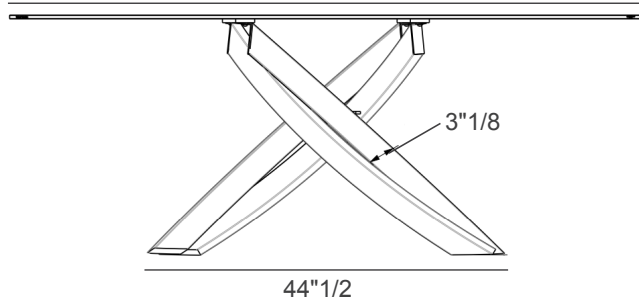

### Dimensions

- A) 63"W x 35"3/8D x 29"1/2H
- B) 70"7/8W x 39"3/8D x 29"1/2H
- C) 78"3/4W x 39"3/8D x 29"1/2H
- D) 98"3/8W x 39"3/8D x 29"1/2H

- Glass top

- SuperCeramic,  
NaturalMarble and  
SuperMarble top .

- Wooden top.

- A) 63"
- B) 70"7/8
- C) 78"3/4
- D) 98"3/8

- A) 35"3/8
- B, C & D) 39"3/8