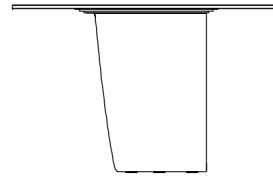

Frame: Lacquered Metal.

Bach

Dimensions

- A) 78"3/4W x 39"3/8D x 29"1/2H
- B) 78"3/4W x 41"3/4D x 29"1/2H
- C) 98"3/8W x 39"3/8D x 29"1/2H
- D) 98"3/8W x 41"3/4D x 29"1/2H
- E) 118"1/8W x 47"1/4D x 29"1/2H
- F) 157"1/2W x 51"1/8D x 30"5/8H