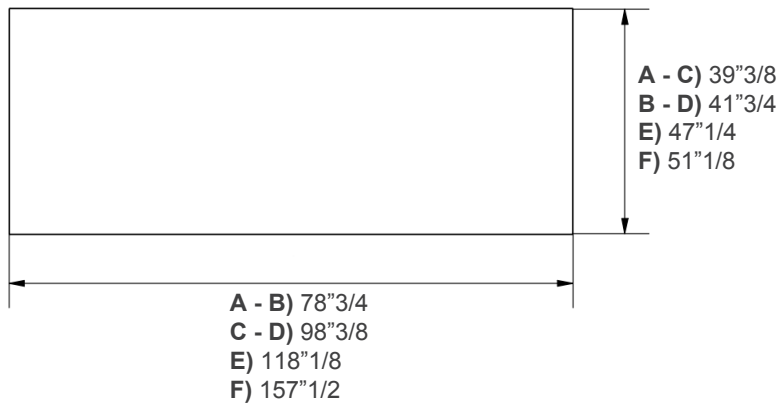

Frame: Lacquered Metal.

Bach

Dimensions

- A) 78"3/4W x 39"3/8D x 29"1/2H
- B) 78"3/4W x 41"3/4D x 29"1/2H
- C) 98"3/8W x 39"3/8D x 29"1/2H
- D) 98"3/8W x 41"3/4D x 29"1/2H
- E) 118"1/8W x 47"1/4D x 29"1/2H
- F) 157"1/2W x 51"1/8D x 30"5/8H