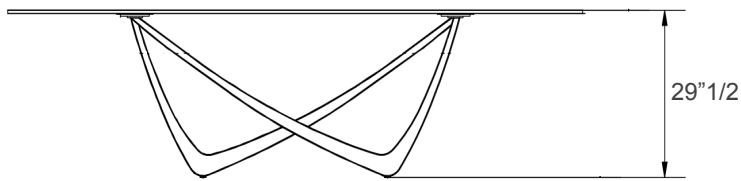

Frame: Lacquered Metal.

Bach

Dimensions

- A) 78"3/4W x 39"3/8D x 29"1/2H
- B) 78"3/4W x 41"3/4D x 29"1/2H
- C) 98"3/8W x 39"3/8D x 29"1/2H
- D) 98"3/8W x 41"3/4D x 29"1/2H
- E) 118"1/8W x 47"1/4D x 29"1/2H
- F) 157"1/2W x 51"1/8D x 30"5/8H