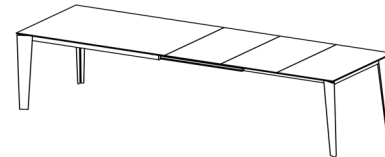

**3 Extension Leaves Open:** 117"3/4W x 35"3/8D x 29"1/2H

**D) Closed:** 63"W x 35"3/8D x 29"1/2H

**1 Extension Leaf Open:** 82"5/8W x 35"3/8D x 29"1/2H

**2 Extension Leaves Open:** 102"3/8W x 35"3/8D x 29"1/2H

**E) Closed:** 74"3/4W x 39"3/8D x 29"1/2H

**1 Extension Leaf Open:** 94"1/2W x 39"3/8D x 29"1/2H

**2 Extension Leaves Open:** 114"1/8W x 39"3/8D x 29"1/2H

Closed

Open with 1  
Extension Leaf

Open with 2  
Extension Leaves

Open with 3  
Extension Leaves

A) Closed

A) 1 leaf open