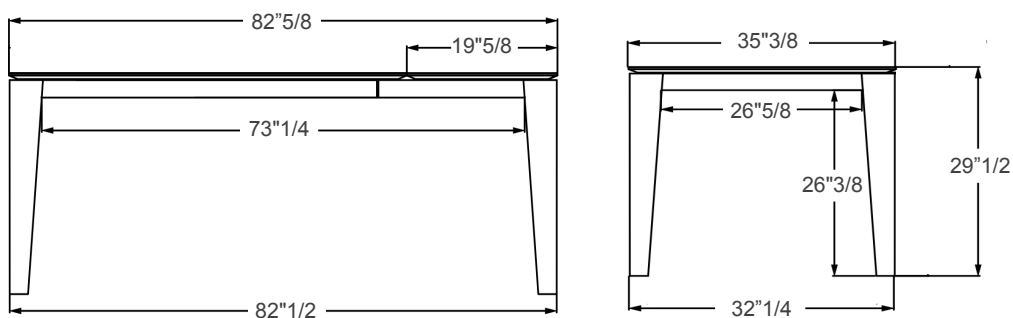

D) 1 leaf open