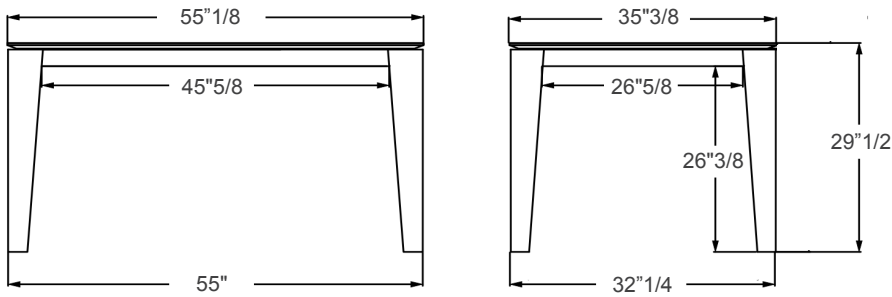

Cruz

B & C) Closed