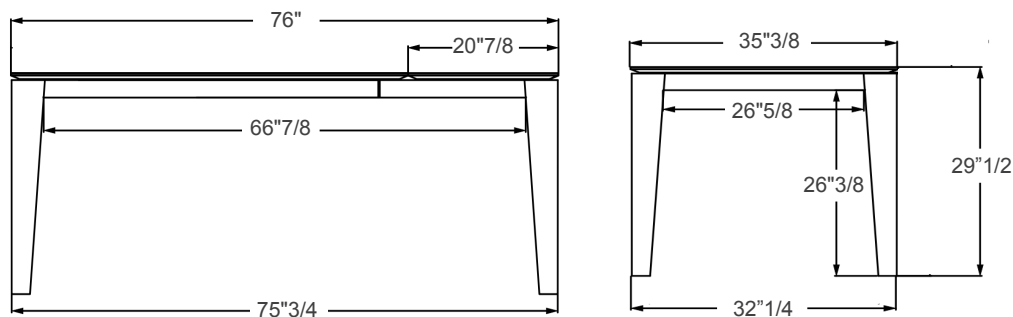

C) 1 leaf open