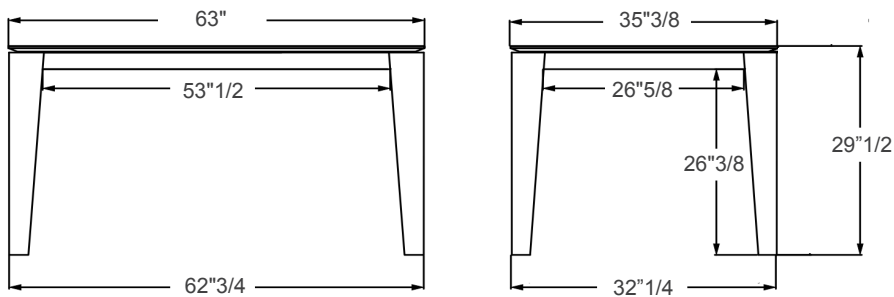

Cruz

C) 2 leaves open

C) 3 leaves open

D) Closed

D) 1 leaf open