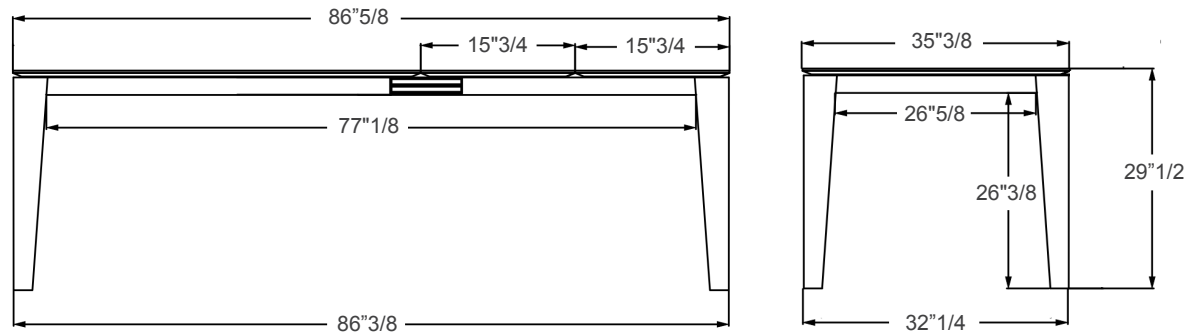

B) 2 leaves open