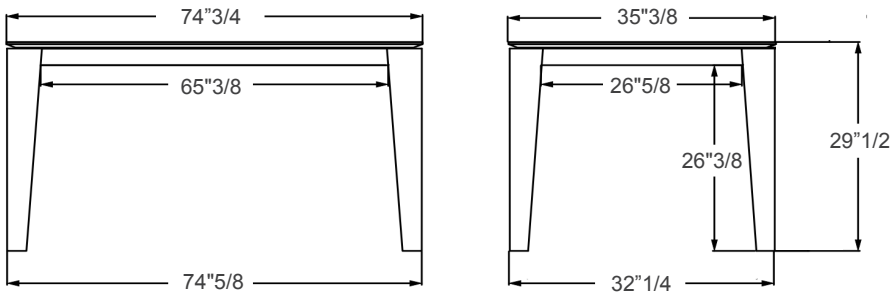

Cruz

D) 2 leaves open

E) Closed

E) 1 leaf open

E) 2 leaves open