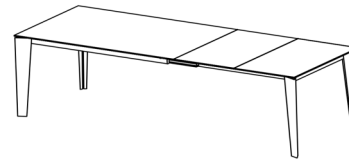

**3 Extension Leaves Open:** 117"3/4W x 35"3/8D x 29"1/2H

**D) Closed:** 63"W x 35"3/8D x 29"1/2H

**1 Extension Leaf Open:** 82"5/8W x 35"3/8D x 29"1/2H

**2 Extension Leaves Open:** 102"3/8W x 35"3/8D x 29"1/2H

**E) Closed:** 74"3/4W x 39"3/8D x 29"1/2H

**1 Extension Leaf Open:** 94"1/2W x 39"3/8D x 29"1/2H

**2 Extension Leaves Open:** 114"1/8W x 39"3/8D x 29"1/2H

Closed

Open with 1  
Extension Leaf

Open with 2  
Extension Leaves

Open with 3  
Extension Leaves

A) Closed

A) 1 leaf open