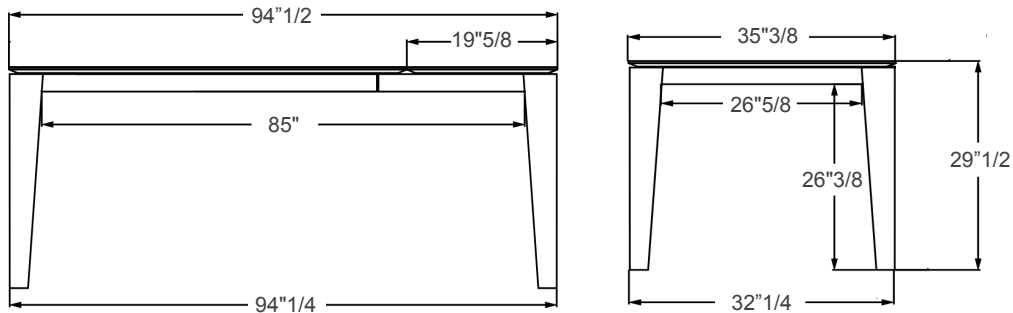

E) 1 leaf open