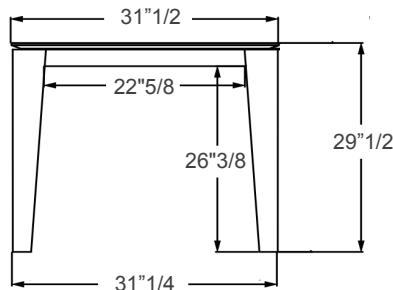

Cruz

Dimensions

A) Closed: 47"1/4W x 31"1/2D x 29"1/2H

1 Extension Leaf Open: 67"W x 31"1/28D x 29"1/2H

B) Closed: 55"1/8W x 35"3/8D x 29"1/2H

1 Extension Leaf Open: 70"7/8W x 35"3/8D x 29"1/2H

2 Extension Leaves Open: 86"5/8W x 35"3/8D x 29"1/2H

C) Closed: 55"1/8W x 35"3/8D x 29"1/2H

1 Extension Leaf Open: 76"W x 35"3/8D x 29"1/2H

2 Extension Leaves Open: 96"7/8W x 35"3/8D x 29"1/2H

3 Extension Leaves Open: 117"3/4W x 35"3/8D x 29"1/2H

D) Closed: 63"W x 35"3/8D x 29"1/2H

1 Extension Leaf Open: 82"5/8W x 35"3/8D x 29"1/2H

2 Extension Leaves Open: 102"3/8W x 35"3/8D x 29"1/2H

E) Closed: 74"3/4W x 39"3/8D x 29"1/2H

1 Extension Leaf Open: 94"1/2W x 39"3/8D x 29"1/2H

2 Extension Leaves Open: 114"1/8W x 39"3/8D x 29"1/2H

A) Closed