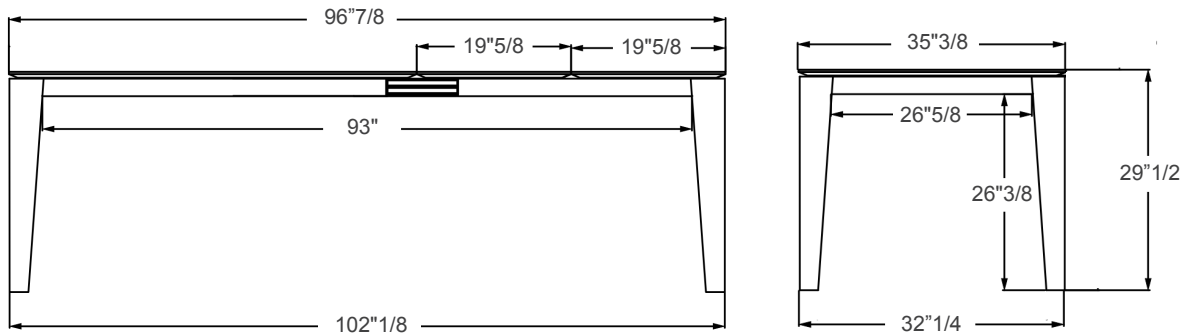

Cruz

D) 2 leaves open