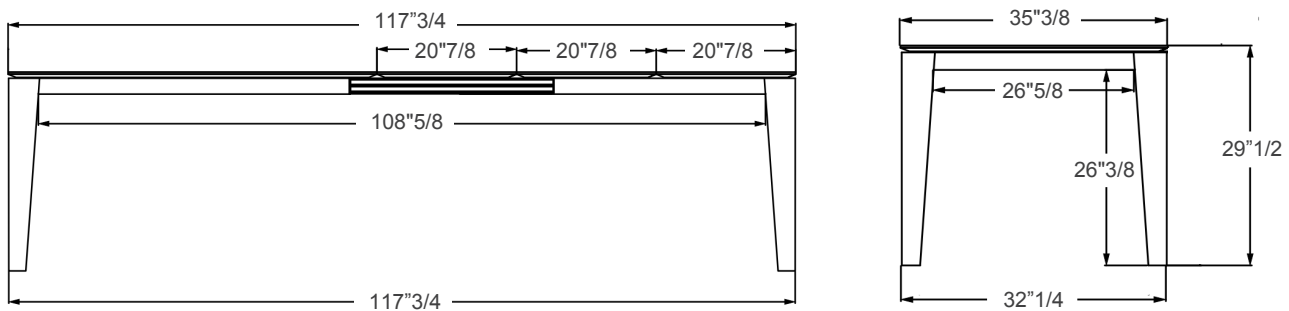

C) 3 leaves open