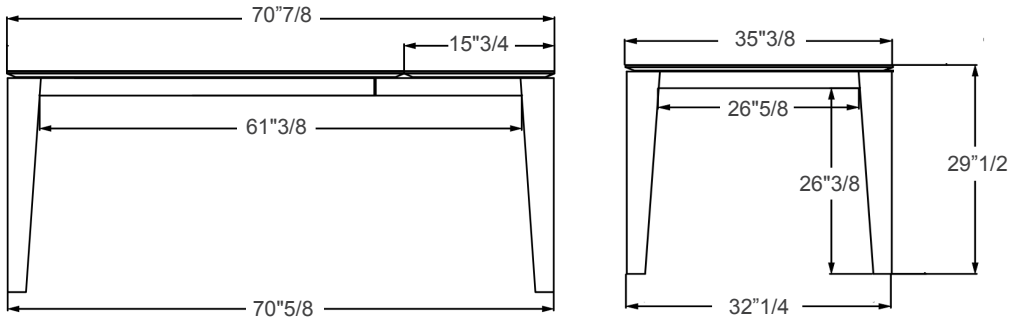

B) 1 leaf open