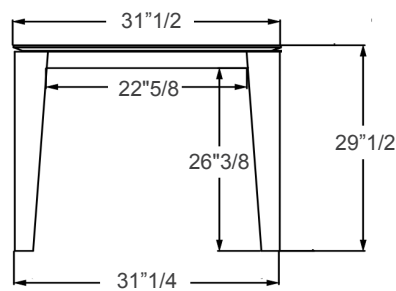

Cruz

Dimensions

A) Closed: 47"1/4W x 31"1/2D x 29"1/2H

1 Extension Leaf Open: 67"W x 31"1/28D x 29"1/2H

B) Closed: 55"1/8W x 35"3/8D x 29"1/2H

1 Extension Leaf Open: 70"7/8W x 35"3/8D x 29"1/2H

2 Extension Leaves Open: 86"5/8W x 35"3/8D x 29"1/2H

C) Closed: 55"1/8W x 35"3/8D x 29"1/2H

1 Extension Leaf Open: 76"W x 35"3/8D x 29"1/2H

2 Extension Leaves Open: 96"7/8W x 35"3/8D x 29"1/2H

3 Extension Leaves Open: 117"3/4W x 35"3/8D x 29"1/2H

D) Closed: 63"W x 35"3/8D x 29"1/2H

1 Extension Leaf Open: 82"5/8W x 35"3/8D x 29"1/2H

2 Extension Leaves Open: 102"3/8W x 35"3/8D x 29"1/2H

E) Closed: 74"3/4W x 39"3/8D x 29"1/2H

1 Extension Leaf Open: 94"1/2W x 39"3/8D x 29"1/2H

2 Extension Leaves Open: 114"1/8W x 39"3/8D x 29"1/2H

A) 1 leaf open