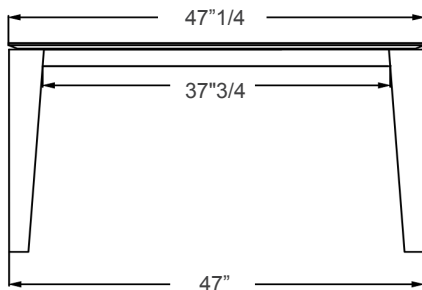

Cruz

Dimensions

A) Closed: 47"1/4W x 31"1/2D x 29"1/2H

1 Extension Leaf Open: 67"W x 31"1/28D x 29"1/2H

B) Closed: 55"1/8W x 35"3/8D x 29"1/2H

1 Extension Leaf Open: 70"7/8W x 35"3/8D x 29"1/2H

2 Extension Leaves Open: 86"5/8W x 35"3/8D x 29"1/2H

C) Closed: 55"1/8W x 35"3/8D x 29"1/2H

1 Extension Leaf Open: 76"W x 35"3/8D x 29"1/2H

2 Extension Leaves Open: 96"7/8W x 35"3/8D x 29"1/2H

3 Extension Leaves Open: 117"3/4W x 35"3/8D x 29"1/2H

D) Closed: 63"W x 35"3/8D x 29"1/2H

1 Extension Leaf Open: 82"5/8W x 35"3/8D x 29"1/2H

2 Extension Leaves Open: 102"3/8W x 35"3/8D x 29"1/2H

E) Closed: 74"3/4W x 39"3/8D x 29"1/2H

1 Extension Leaf Open: 94"1/2W x 39"3/8D x 29"1/2H

2 Extension Leaves Open: 114"1/8W x 39"3/8D x 29"1/2H

A) Closed