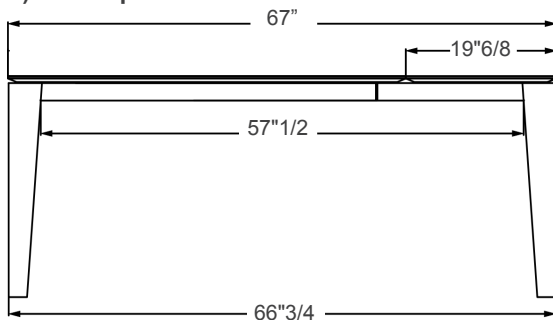

A) 1 leaf open