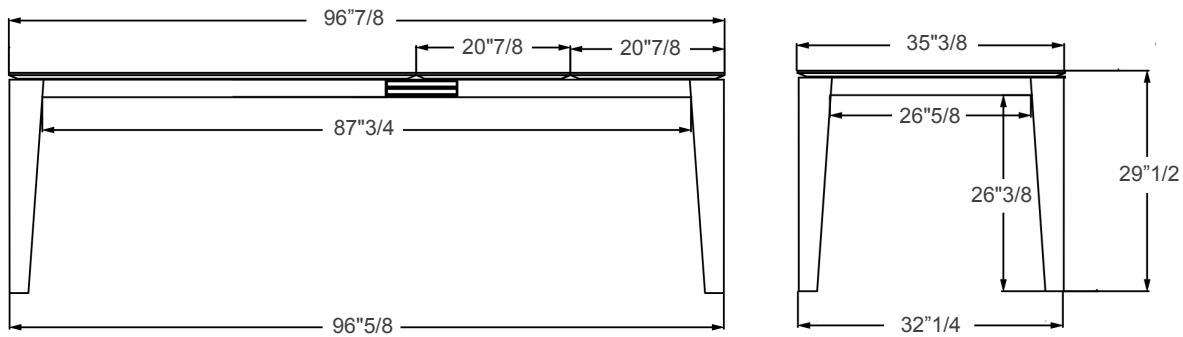

Cruz

C) 2 leaves open