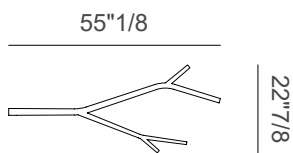

Made in Italy.

Finishes & Materials

Structure: Metal.

Dimensions

Small: 55"1/8W x 22"7/8D

Large: 71"1/4W x 34"D

Small

Large

LED Technical characteristics	Number of LED	Luminous flux[lm]	Input power [W]	Luminous efficacy [lm/W]	CCT [K]	Beam angle [°]	CRI	Dimmable
SMALL	210	5230	36	145	2800	120	90	YES
LARGE	224	5580	38,4	145	2800	120	90	YES