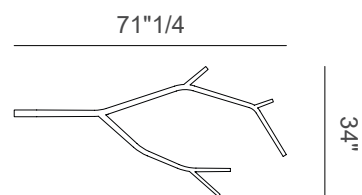

Made in Italy.

Finishes & Materials

Structure: Metal.

Dimensions

Small: 55"1/8W x 22"7/8D

Large: 71"1/4W x 34"D

Small

Large

LED Technical characteristics	Number of LED	Luminous flux[lm]	Input power [W]	Luminous efficacy [lm/W]	CCT [K]	Beam angle [°]	CRI	Dimmable
SMALL	210	5230	36	145	2800	120	90	YES
LARGE	224	5580	38,4	145	2800	120	90	YES