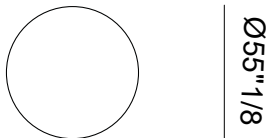

Finishes & Materials

Top: Marble, fenix or wood.
Base: Concrete.

Dimensions

Oval A: 78"3/4W x 47"1/4D x 29"1/2H

Oval B: 94"1/2W x 47"1/4D x 29"1/2H

Oval C: 114"1/8W x 47"1/4D x 29"1/2H

Oval A

Oval B

Oval C

Dimensions

Round A: Ø55"1/8 x 29"1/2H

Round B: Ø63" x 29"1/2H

Round C: Ø70"7/8 x 29"1/2H

Round A

Round B

Round C