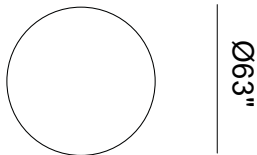

Finishes & Materials

Top: Marble, fenix or wood.
Base: Concrete.

Dimensions

Oval A: 78"3/4W x 47"1/4D x 29"1/2H

Oval B: 94"1/2W x 47"1/4D x 29"1/2H

Oval C: 114"1/8W x 47"1/4D x 29"1/2H

Oval A

Oval B

Oval C

Dimensions

Round A: Ø55"1/8 x 29"1/2H

Round B: Ø63" x 29"1/2H

Round C: Ø70"7/8 x 29"1/2H

Round A

Round B

Round C