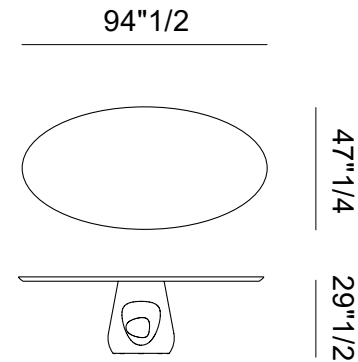

Barbara

Design: Renato Zamberlan

Description

The elegant Barbara table comes with an oval or round top in premium marble or high-end wood and a central concrete base. The sculptural shape, generous dimensions and precious woods contribute to giving the table a luxurious and contemporary look with undoubted personality. Made in Italy.

Finishes & Materials

Top: Marble, fenix or wood.
Base: Concrete.

Dimensions

Oval A: 78"3/4W x 47"1/4D x 29"1/2H

Oval B: 94"1/2W x 47"1/4D x 29"1/2H

Oval C: 114"1/8W x 47"1/4D x 29"1/2H

Oval A

Oval B

Oval C

Dimensions

Round A: Ø55"1/8 x 29"1/2H

Round B: Ø63" x 29"1/2H

Round C: Ø70"7/8 x 29"1/2H

Round A

Round B

Round C