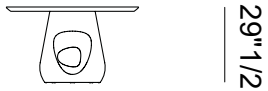

Finishes & Materials

Top: Marble, fenix or wood.
Base: Concrete.

Dimensions

Oval A: 78"3/4W x 47"1/4D x 29"1/2H

Oval B: 94"1/2W x 47"1/4D x 29"1/2H

Oval C: 114"1/8W x 47"1/4D x 29"1/2H

Oval A

Oval B

Oval C

Dimensions

Round A: Ø55"1/8 x 29"1/2H

Round B: Ø63" x 29"1/2H

Round C: Ø70"7/8 x 29"1/2H

Round A

Round B

Round C