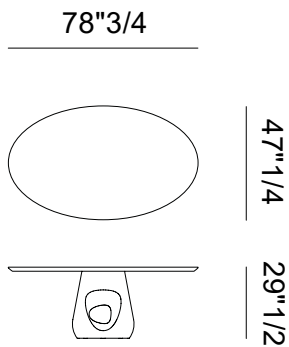

Barbara

Design: Renato Zamberlan

Description

The elegant Barbara table comes with an oval or round top in premium marble or high-end wood and a central concrete base. The sculptural shape, generous dimensions and precious woods contribute to giving the table a luxurious and contemporary look with undoubted personality. Made in Italy.

Finishes & Materials

Top: Marble, fenix or wood.
Base: Concrete.

Dimensions

Oval A: 78"3/4W x 47"1/4D x 29"1/2H

Oval B: 94"1/2W x 47"1/4D x 29"1/2H

Oval C: 114"1/8W x 47"1/4D x 29"1/2H

Oval A

Oval B

Oval C

Dimensions

Round A: Ø55"1/8 x 29"1/2H

Round B: Ø63" x 29"1/2H

Round C: Ø70"7/8 x 29"1/2H

Round A

Round B

Round C