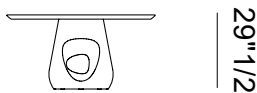

Finishes & Materials

Top: Marble, fenix or wood.
Base: Concrete.

Dimensions

Oval A: 78"3/4W x 47"1/4D x 29"1/2H

Oval B: 94"1/2W x 47"1/4D x 29"1/2H

Oval C: 114"1/8W x 47"1/4D x 29"1/2H

Oval A

Oval B

Oval C

Dimensions

Round A: Ø55"1/8 x 29"1/2H

Round B: Ø63" x 29"1/2H

Round C: Ø70"7/8 x 29"1/2H

Round A

Round B

Round C