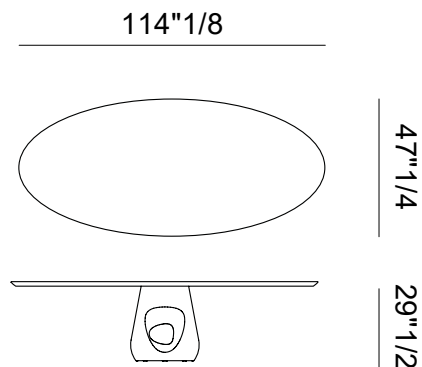

Barbara

Design: Renato Zamberlan

Description

The elegant Barbara table comes with an oval or round top in premium marble or high-end wood and a central concrete base. The sculptural shape, generous dimensions and precious woods contribute to giving the table a luxurious and contemporary look with undoubted personality. Made in Italy.

Finishes & Materials

Top: Marble, fenix or wood.
Base: Concrete.

Dimensions

Oval A: 78"3/4W x 47"1/4D x 29"1/2H

Oval B: 94"1/2W x 47"1/4D x 29"1/2H

Oval C: 114"1/8W x 47"1/4D x 29"1/2H

Oval A

Oval B

Oval C

Dimensions

Round A: Ø55"1/8 x 29"1/2H

Round B: Ø63" x 29"1/2H

Round C: Ø70"7/8 x 29"1/2H

Round A

Round B

Round C