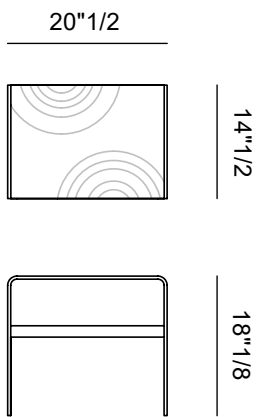

Dimensions

20"1/2W x 14"1/2D x 18"1/8H

Nightstand