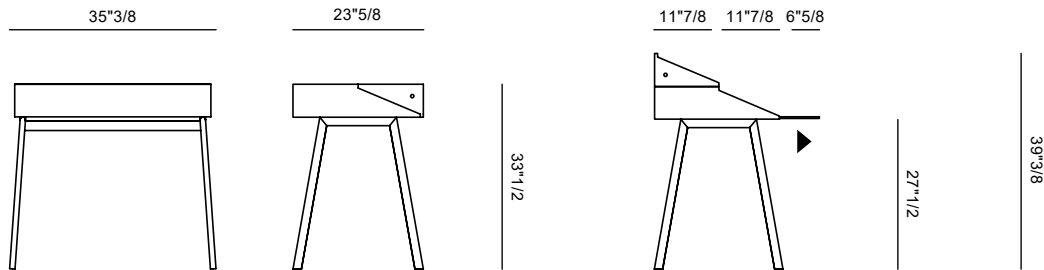

Bureau

Design: Esa Vesmanen

Description

The elegant Bureau desk is a modern piece of furniture ideal for writing, surfing (the Internet) or daydreaming. This refined desk structure comes with a removable upper shelf and writing surface in premium matt lacquered MDF and legs in high-end solid wood. LED light and cable hole inside included. It is ideal for small homes where the spaces become poly-functional. Bureau in fact stands out for its discretion, thanks to the characteristic of closing in on itself, hiding inside the privacy of its users. Made in Italy.

Finishes & Materials

Structure: Matt lacquer.

Legs: Wood.

Dimensions

35"3/8W x 23"5/8D x 33"1/2H - 39"3/8H

Included

2 PIN EUROPLUG
TO 2 PIN USA PLUG