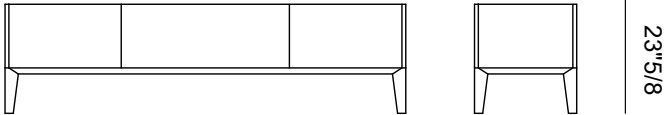

Dam

Design: Marco Piva

Description

The elegant Dam sideboard, rectangular in shape like the famous square in Amsterdam, features wooden doors in various finishes, such as black ash, with a folding opening, which can be separated by a central drawer in the low version that conceals an additional storage element. The metal part follows the entire low perimeter of the cabinet and ends in four feet at the outer corners. The Dam sideboard collection is enriched with additional elements of different sizes, such as the high version and the cupboard. Made in Italy.

Finishes & Materials

Structure: Wood.

Legs: Metal.

Top: Marble, fenix or painted glass.

Dimensions

Low: 84"1/4W x 21"5/8D x 23"5/8H

High: 72"3/8W x 21"5/8D x 34"5/8H

LOW

84"1/4

21"5/8

HIGH

72"3/8

21"5/8