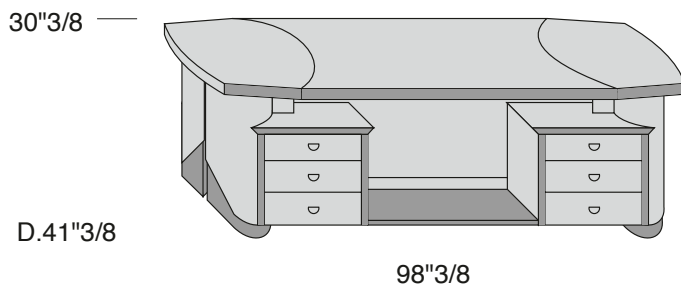

Planet

Description

Executive leather desk with drawers, mostly made by massive wood and curved birch plywood. The upholstery is natural leather, a wide range of leathers are available in "Mascheroni Leather Colour System" matched with wood at sight. The fine handmade refinish is the distinguishing feature of Planet's collection. On request it can be customized with extension on either the sides. Available also the "Limited Edition" version desk with wooden top. Each Italian handmade Mascheroni product is marked with a plate engraved with the brand "Mascheroni srl Made in Italy" which certifies its authenticity.

Planet

Dimensions

Standard: 98"3/8W x 41"3/8D x 30"5/8H

With Side Extension: 98"3/8W x 88"5/8"D x 30"5/8H

Standard:

With Side Extension: