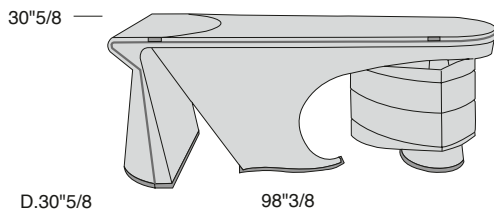

Airone

Dimensions

Size A: 98"3/8W x 34"5/8D x 30"5/8H

Size A (with extension): 98"3/8W x 89"3/4D x 30"5/8H

Size B: 118"1/8W x 34"5/8D x 30"5/8H

Size B (with extension): 118"1/8W x 89"3/4D x 30"5/8H

Size A

Size B

Size A (with extension)

Size B (with extension)