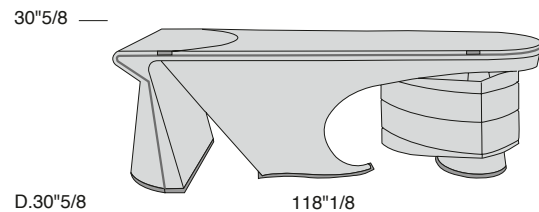

Prior

Description

Characterized by a modern interpretation of classic shapes, the Prior executive desk covered in leather and calendered steel is a unique piece, made and manufactured entirely by hand. It has important dimensions, it is equipped with side containers with drawers with refined details entirely covered in leather. The project also provides for the possibility of arranging a peninsula covered in leather with a chest of drawers for documents. Prior stands out for its perfect elegance and sculptural beauty, to try to understand its true essence, it should be compared to a haute couture dress. A real tangible work of art. Each Italian handmade Mascheroni product is marked with a plate engraved with the brand "Mascheroni srl Made in Italy" which certifies its authenticity.

Airone

Dimensions

Size A: 98"3/8W x 34"5/8D x 30"5/8H

Size A (with extension): 98"3/8W x 89"3/4D x 30"5/8H

Size B: 118"1/8W x 34"5/8D x 30"5/8H

Size B (with extension): 118"1/8W x 89"3/4D x 30"5/8H

Size A

Size B

Size A (with extension)

Size B (with extension)