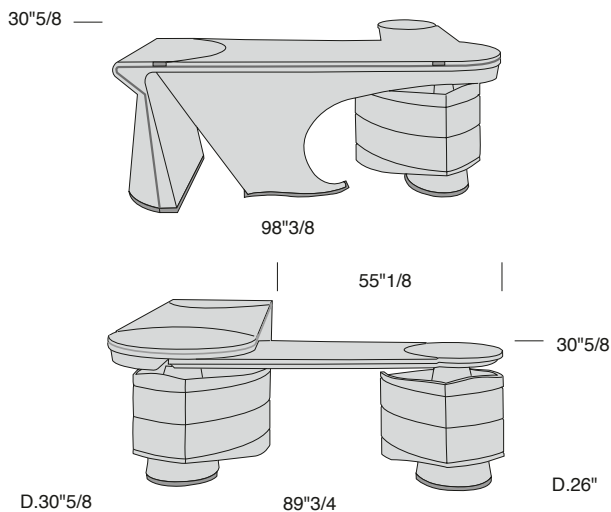

Airone

Dimensions

Size A: 98"3/8W x 34"5/8D x 30"5/8H

Size A (with extension): 98"3/8W x 89"3/4D x 30"5/8H

Size B: 118"1/8W x 34"5/8D x 30"5/8H

Size B (with extension): 118"1/8W x 89"3/4D x 30"5/8H

Size A

Size B

Size A (with extension)

Size B (with extension)