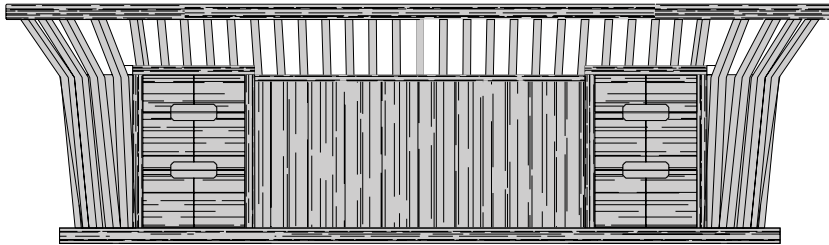

Velasca

Description

Inspired by the iconic tower which for many Milanese represents the true architectural symbol of Milan, Velasca is a desk designed for smaller work spaces, and has in its name the concept of a sculptural product for Mascheroni. Made of Canaletto walnut, it is equipped with a pad available in all the natural bovine leathers of the “Mascheroni Leather Color System” collection. Made in Italy.

Velasca

Dimensions

Size: 106"1/4W x 39"3/8D x 30"5/8H

30"5/8

D.39"3/8

106"1/4