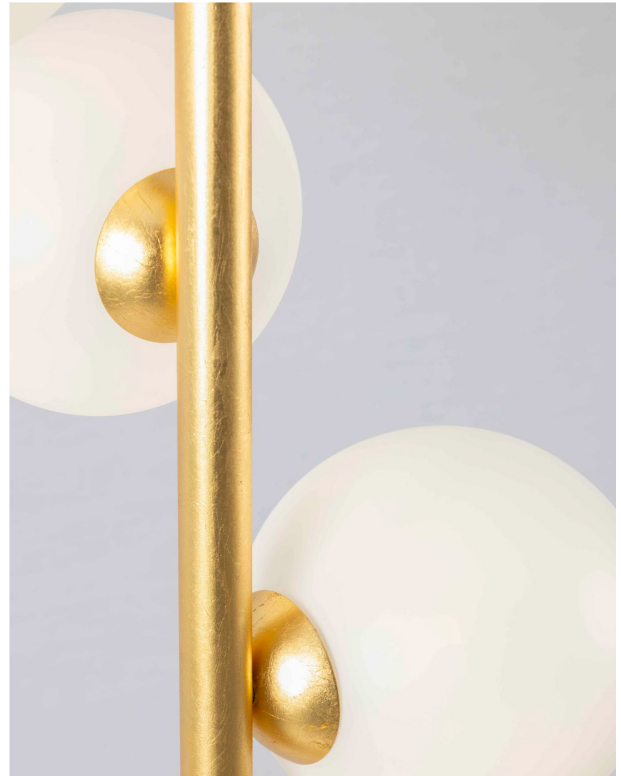

Balloons 21601

Description

This suspension lamp is an ode to timeless elegance, where the simplicity of the spheres combines with extraordinary visual impact.

This lamp is composed of an homogeneous collection of matt white glass spheres of uniform size that emit a warm and enveloping light. The three spheres connect gracefully to a metal stem, creating a playful and distinctive design. Made in Italy.

Light source: 3xG9 LED 4,5W

Dimensions

Ø9"3/8 x 18"1/8H + 51"1/8 of cable
Sphere: Ø4" | Canopy: Ø2"