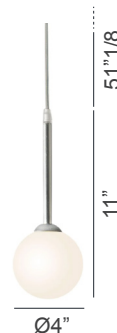

Balloons 21603 / 21604 / 21605

Description

This suspension lamp is an ode to timeless elegance, where the simplicity of the spheres combines with extraordinary visual impact.

This lamp is composed of a matt white glass sphere that emit a warm and enveloping light, transforming environments into evocative and welcoming scenes. The sphere is elegantly suspended from a metal stem, creating a playful and distinctive design. Available in three different sizes. Made in Italy.

Light source:

Balloons 21603: 1xG9 LED 4,5W

Balloons 21604: 1xE12 4W LED tubular

Balloons 21605: 1xE26 13W LED tubular

Dimensions

Balloons 21603: Ø4" x 11"H + 51"1/8 of cable

Sphere: Ø4" | **Canopy:** Ø2"

Balloons 21604: Ø5"7/8 x 15"H + 51"1/8 of cable

Sphere: Ø5"7/8 | **Canopy:** Ø2"

Balloons 21605: Ø7"7/8 x 18"1/2H + 51"1/8 of cable

Sphere: Ø7"7/8 | **Canopy:** Ø3"1/8

Balloons 21603

Balloons 21604

Balloons 21605