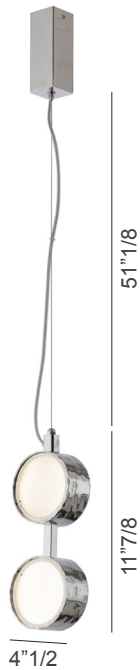

Circle 21201 / 21202 / 21203

Description

Suspension lamp composed of 2, 3 or 7 circular matt white glass diffusers (smooth or with lines) each one surrounded by a refined hammered metal frame. The diffusers are connected by a refined metal rod and suspended from a rectangular canopy. The rod and canopy are offered in smooth metal matching the frame.

Light source

Circle 21201: 15W Strip LED 4000K - 1620 lumen. Ballast included.

Circle 21202: 22,5W Strip LED 4000K - 2430 lumen. Ballast included.

Circle 21203: 52,5W Strip LED 4000K - 5670 lumen. Ballast included.

Circle 21201 / 21202 / 21203

Dimensions

Circle 21201 (2 circles): 4"1/2W x 11"7/8H + 51"1/8 of cable | **Canopy:** 2"W x 2"D x 5"1/8H

Circle 21202 (3 circles): 4"1/2W x 18"1/8H + 51"1/8 of cable | **Canopy:** 2"3/8W x 2"3/8D x 7"7/8H

Circle 21203 (7 circles): 4"1/2W x 43"1/4H + 51"1/8 of cable | **Canopy:** 2"3/8W x 2"3/8D x 7"7/8H

Circle 21201

Circle 21202

Circle 21203