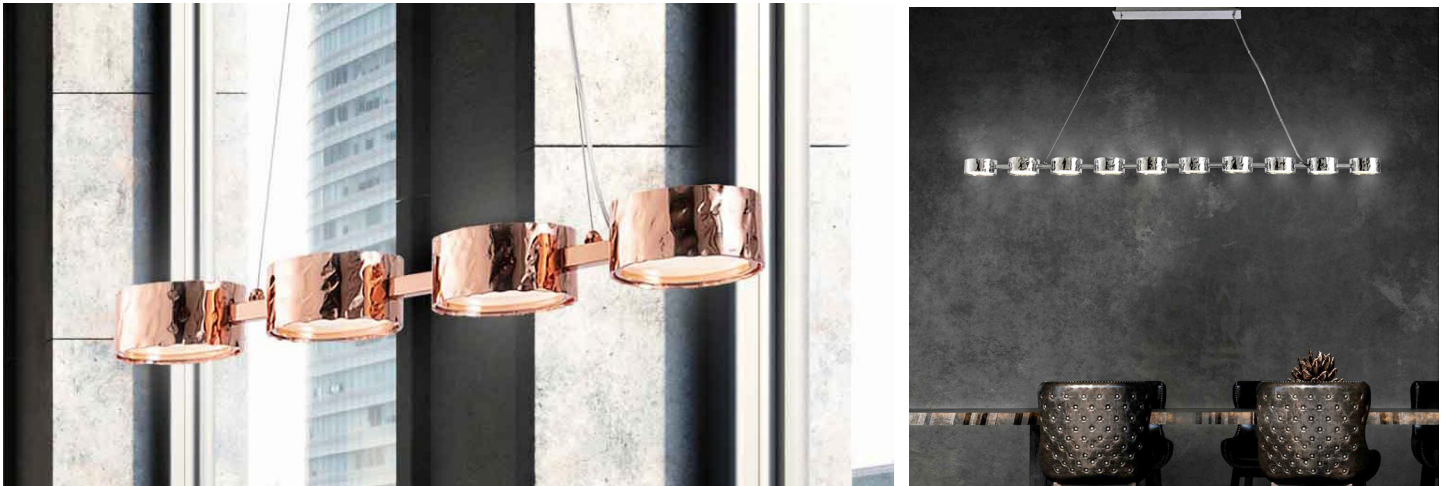

Circle 21205 / 21207

Description

Suspension lamp with 4 or 10 circular matt white glass diffusers (smooth or with lines) each one surrounded by a refined hammered metal frame. The diffusers are connected to each other by a metal rod and suspended from a rectangular canopy. The rod and canopy are offered in smooth metal matching the frame. Circle is the name of an Italian collection of lamps inspired by nature that seek the perfect shape, the circle, a geometric figure that transmits dynamism and movement. It has a strong magnetic power, completely devoid of any sense of disorder. Made in Italy.

Light source

Circle 21205: 30W Strip LED 4000K - 3240 lumen. Ballast included.

Circle 21207: 75W Strip LED 4000K - 8100 lumen. Ballast included.

Dimensions

Circle 21205 (4 circles):

23"5/8W x 4"1/2D x 2"H + 51"1/8 of cable

Canopy: 9"7/8W x 4"3/4D x 2"H

Circle 21207 (10 circles):

62"1/8W x 4"1/2D x 2"H + 51"1/8 of cable

Canopy: 19"5/8W x 4"D x 2"H