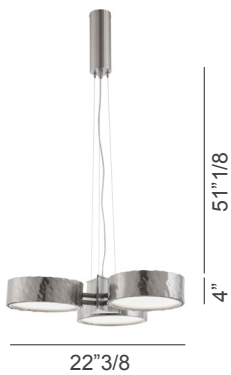

Circle 21084 / 21206 / 21208 / 21209

Description

Suspension lamp offered in 4 different models with 3, 4 or 12 circular matt white glass diffusers (smooth or with lines) each one surrounded by a refined hammered metal frame. The diffusers are connected to each other by a metal rods and suspended from metal canopies. The rods and canopies are offered in smooth metal matching the frame. Circle is the name of an Italian collection of lamps inspired by nature that seek the perfect shape, the circle, a geometric figure that transmits dynamism and movement. It has a strong magnetic power, completely devoid of any sense of disorder. Made in Italy.

Light source

Circle 21084: 45W Strip LED 4000K - 4860 lumen. Ballast included.

Circle 21206: 30W Strip LED 4000K - 3240 lumen. Ballast included.

Circle 21208: 90W Strip LED 4000K - 9720 lumen. Ballast included.

Circle 21209: 90W Strip LED 4000K - 9720 lumen. Ballast included.

Circle 21084 / 21206 / 21208 / 21209

Dimensions

Circle 21084 (3 circles): 22³/₈W x 4"H + 51¹/₈ of cable | **Canopy:** Ø2³/₄ x 7⁷/₈H

Circle 21206 (4 circles): 11"W x 11"D x 2"H + 51¹/₈ of cable | **Canopy:** 2³/₈W x 2³/₈D x 7⁷/₈H

Circle 21208 (12 circles): 36⁵/₈W x 11"D x 2"H + 51¹/₈ of cable | **Canopy:** 19⁵/₈W x 4"D x 2"H

Circle 21209 (12 circles): 23⁵/₈W x 23⁵/₈D x 2"H + 51¹/₈ of cable | **Canopy:** 10⁵/₈W x 5¹/₂D x 2"H

Circle 21084