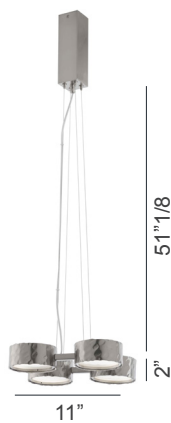

Circle 21206