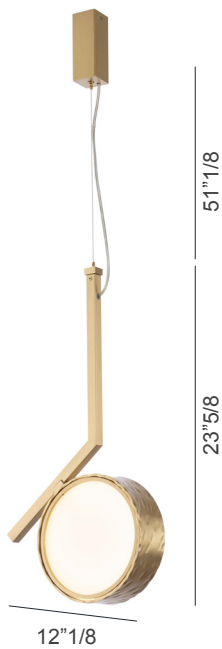

### *Description*

Suspension lamp offered in different models with 1 or 2 circular matt white glass diffusers (smooth or with lines) each one surrounded by a refined hammered metal frame. The diffusers are fixed to a metal bar and suspended from metal canopies. The rods and canopies are offered in smooth metal matching the frame.

## Circle 21086 / 21088 / 21212 / 21214

---

### *Dimensions*

**Circle 21086:** 12"1/8W x 23"5/8H + 51"1/8 of cable | **Canopy:** 2"W x 2"D x 5"1/8H

**Circle 21088:** 20"7/8W x 27"1/2H + 51"1/8 of cable | **Canopy:** 2"3/8W x 2"3/8D x 7"7/8H

**Circle 21212:** 6"5/8W x 17"H + 51"1/8 of cable | **Canopy:** 2"W x 2"D x 5"1/8H

**Circle 21214:** 11"7/8W x 19"1/4H + 51"1/8 of cable | **Canopy:** 2"W x 2"D x 5"1/8H

Circle 21086

Circle 21088

Circle 21212

Circle 21214