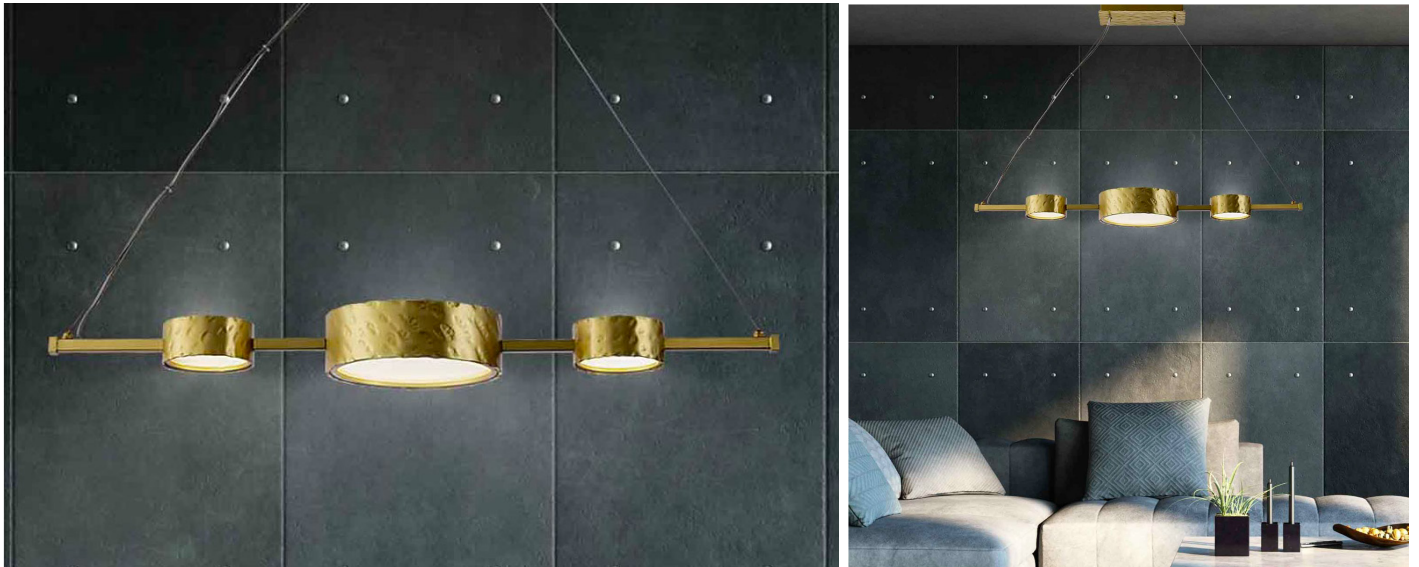

Circle 21211

Description

Suspension lamp composed of 3 circular matt white glass diffusers (smooth or with lines), one larger in the middle and 2 smaller ones on the sides, each diffuser is surrounded by a refined hammered metal frame. The 3 circles are arranged horizontally and connected by a metal bar. The bar and canopy are offered in smooth metal matching the frame.

Circle is the name of an Italian collection of lamps inspired by nature that seek the perfect shape, the circle, a geometric figure that transmits dynamism and movement. It has a strong magnetic power, completely devoid of any sense of disorder. Made in Italy.

Dimensions

36"1/4W x 8"5/8D x 2"3/4H + 51"1/8 of cable

Canopy: 9"7/8W x 4"3/4D x 2"H

Light source

30W Strip LED 4000K - 3240 lumen

Ballast included