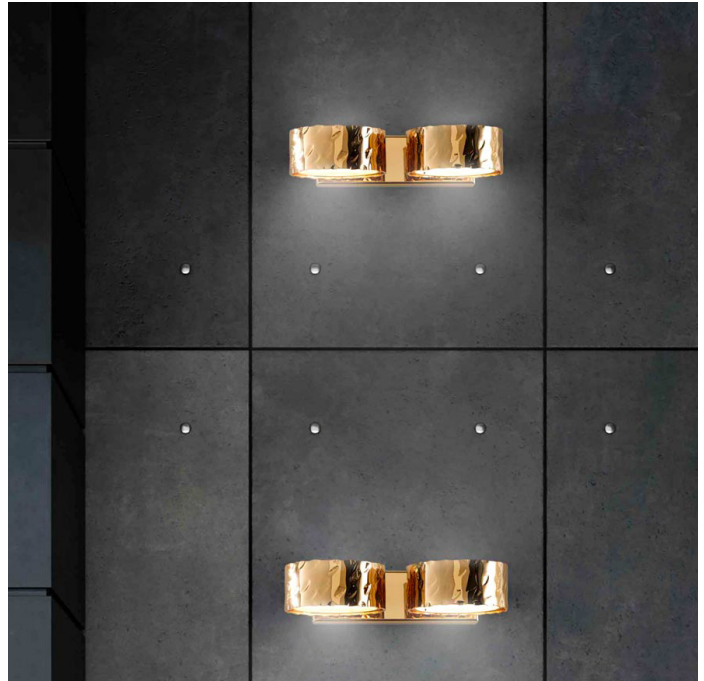

Circle 21216

Description

Wall lamp composed of 2 circular matt white glass diffusers (smooth or with lines) surrounded by a refined stone or hammered metal frame. Smooth metal wall support matching the frame. Circle is the name of an Italian collection of lamps inspired by nature that seek the perfect shape, the circle, a geometric figure that transmits dynamism and movement. It has a strong magnetic power, completely devoid of any sense of disorder. Made in Italy.

Light source: 15W Strip LED 4000K - 1620 lumen. Ballast included.

Dimensions

10"1/4W x 6"1/4D x 2"3/8H

Wall support: 7"7/8W x 2"3/8D x 1"3/8H