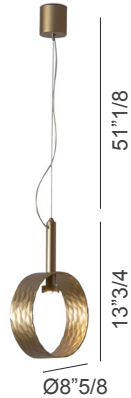

Eclipse 21641 / 21642 / 21643 / 21644

Description

Suspension lamp that features a terminal hammered metal ring that serves as a central and reflective element for light, adding a touch of sophistication and style to the overall design.

The suspended structure of the Eclipse Model creates an enchanting visual effect, while the terminal ring reflects and diffuses light suggestively. The hammered metal adds a captivating texture, contributing to creating an enveloping and dynamic brightness in the environment. Made in Italy.

Eclipse 21641 / 21642 / 21643 / 21644

Dimensions

Eclipse 21641: Ø4"3/4 x 11"H + 39"3/8 of cable

Eclipse 21642: Ø8"5/8 x 13"3/4H + 51"1/8 of cable

Eclipse 21643: Ø12"1/8 x 19"5/8H + 51"1/8 of cable

Eclipse 21644: Ø16"1/8 x 25"1/8H + 51"1/8 of cable

Canopy: Ø2"3/4

Eclipse 21641

Eclipse 21642

Eclipse 21643

Eclipse 21644