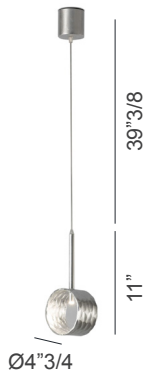

Eclipse 21641 / 21642 / 21643 / 21644

Description

Suspension lamp that features a terminal hammered metal ring that serves as a central and reflective element for light, adding a touch of sophistication and style to the overall design.

The suspended structure of the Eclipse Model creates an enchanting visual effect, while the terminal ring reflects and diffuses light suggestively. The hammered metal adds a captivating texture, contributing to creating an enveloping and dynamic brightness in the environment. Made in Italy.

Eclipse 21641 / 21642 / 21643 / 21644

Dimensions

Eclipse 21641: Ø4"3/4 x 11"H + 39"3/8 of cable

Eclipse 21642: Ø8"5/8 x 13"3/4H + 51"1/8 of cable

Eclipse 21643: Ø12"1/8 x 19"5/8H + 51"1/8 of cable

Eclipse 21644: Ø16"1/8 x 25"1/8H + 51"1/8 of cable

Canopy: Ø2"3/4

Eclipse 21641

Eclipse 21642

Eclipse 21643

Eclipse 21644