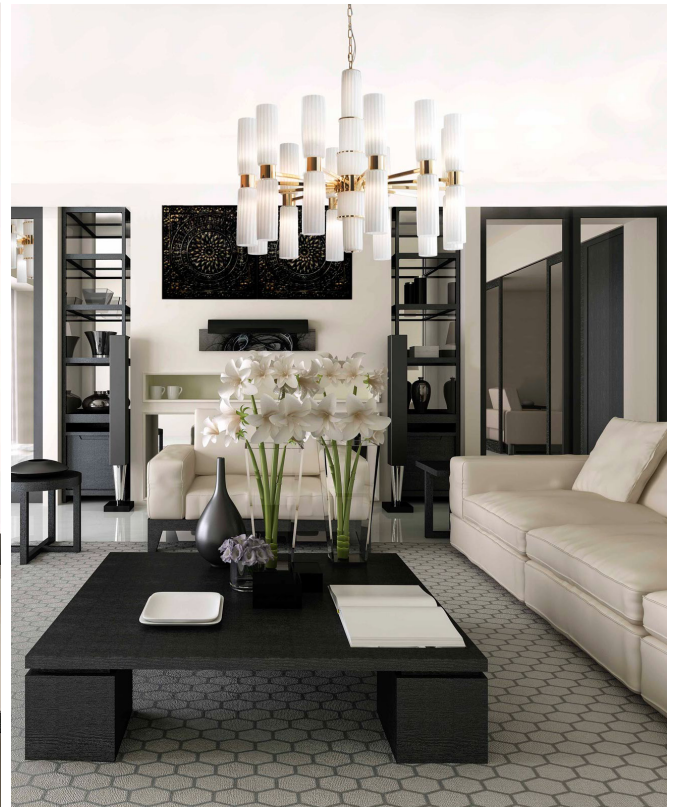

## Lighting Lab 21016

*Design: Marco Innocenti*

### *Description*

Ceiling lamp with an intricate silhouette composed of a metal structure that branches out into several straight arms, each holding two grooved diffusers made of white or clear glass.

Each diffuser houses a bulb whose light is combined with the one produced by the strip LED contained in the glass shell that covers the central structure of the lamp. Made in Italy.

### *Dimensions*

Ø49"1/4 x 42"1/8H

**Canopy:** Ø4" x 7"7/8H