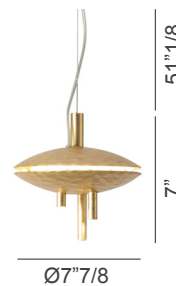

Orbital 21629 / 21630

Description

Suspension lamp characterized by an innovative orbit design with a refined structure made of hammered metal. An expression of style and sophistication. Carefully selected high-quality materials give this piece a unique character and uncompromising durability over time. Available in two sizes. Made in Italy.

Light source:

Orbital 21629: 5W Strip LED 4000K - 460 lumen + 3x0,8W Chip LED 4000K - 405 lumen

Orbital 21630: 7,5W Strip LED 4000K - 800 lumen + 5x0,8W Chip LED 4000K - 675 lumen

Dimensions

Orbital 21629: Ø7"7/8 x 7"H + 51"1/8 of cable

Canopy: Ø2"

Orbital 21630: Ø11"7/8 x 10"5/8H + 51"1/8 of cable

Canopy: Ø3"1/8

Orbital 21629

Orbital 21630