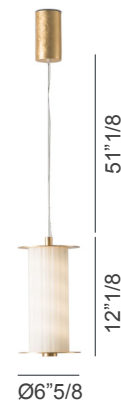

Overlay 21637 / 21638

Description

Suspension lamp composed of 2 smooth metal disks combined with the cylindrical channeled glass diffuser in matt white. Offered in different sizes and finishes. Made in Italy.

Dimensions

Overlay 21637: $\text{Ø}6\frac{5}{8}$ x $12\frac{1}{8}$ H + $51\frac{1}{8}$ of cable

Overlay 21638: $\text{Ø}6\frac{5}{8}$ x $5\frac{1}{2}$ H + $51\frac{1}{8}$ of cable

Canopy: $\text{Ø}2\frac{3}{4}$

Light source:

Overlay 21637: 11W Strip LED 4000K - 1240 lumen

Overlay 21638: 6W Strip LED 4000K - 620 lumen

Overlay 21637

Overlay 21638