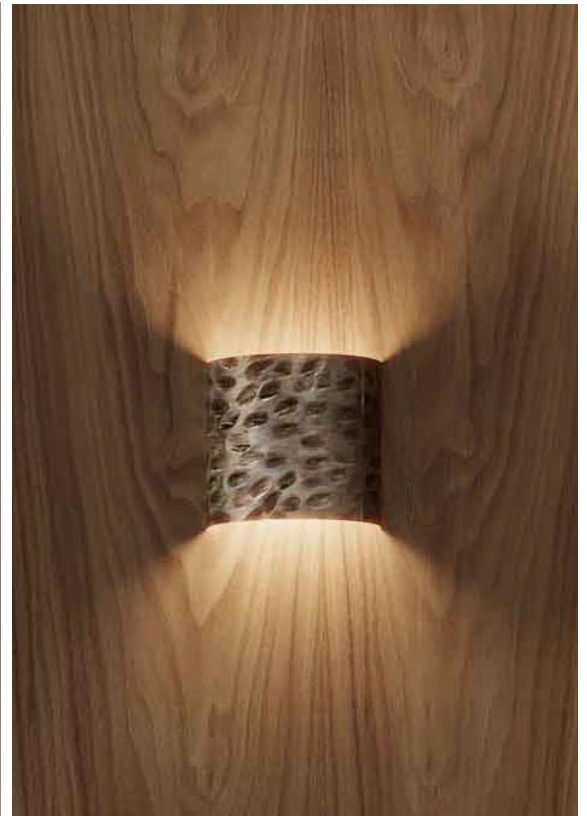

Random 21651

Description

Wall sconce featuring a curved hammered metal frame that gives it a rustic look. Light emanates from both the top and bottom edges, projecting light in opposite directions. Made in Italy.

Light source: 2xCOB 6W LED 3000K - 1200 lumen

Dimensions

4"1/2W x 4"1/8D x 4"3/4H

4"1/2