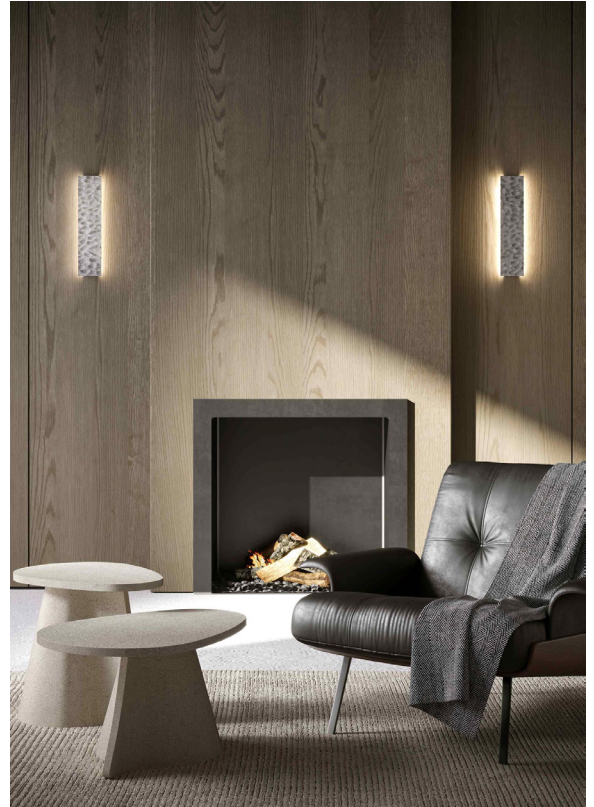

Random 21652

Description

Wall lamp with a rectangular hammered metal frame that gives it a rustic look. Light emanates from both sides, creating a captivating play of shadows on the wall. Made in Italy.

Light source: 5W Strip LED 4000K - 500 lumen

Dimensions

2"3/4W x 1"3/4D x 11"7/8H