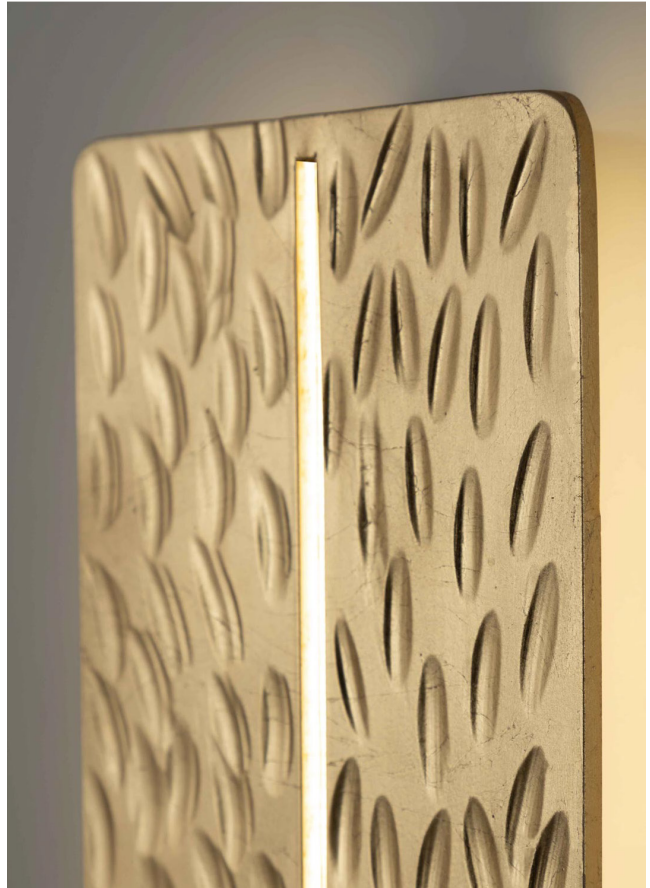

Random 21653

Description

Wall lamp with a rectangular hammered metal frame that gives it a rustic look. The light emanates from a thin fissure positioned in the center of the frame. Made in Italy.

Light source: 7,5W Strip LED 4000K - 750 lumen

Dimensions

5"5/8W x 2"D x 11"7/8H