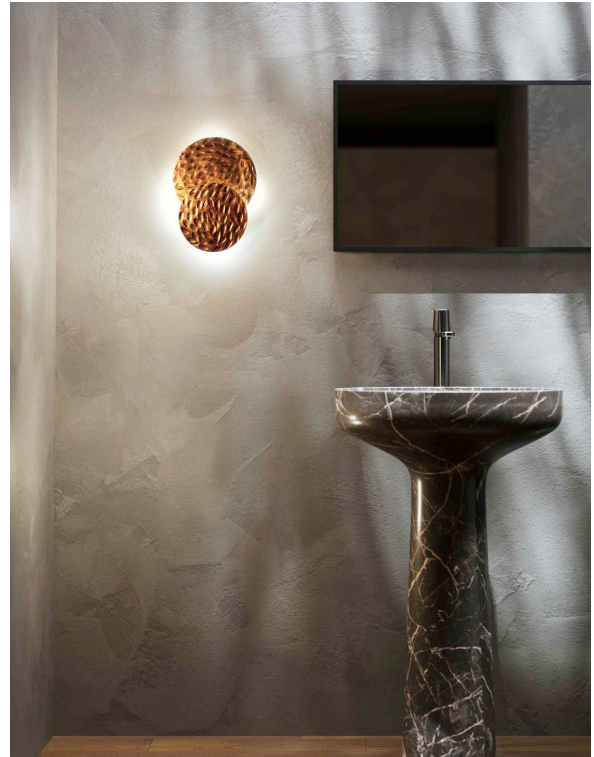

### *Description*

Wall lamp composed of two overlapping discs, each crafted from hammered metal, offered in different finishes. The light filters from behind, through the intersections and edges of these discs. Made in Italy.

### *Dimensions*

8"1/4W x 3"1/2D x 11"3/8H