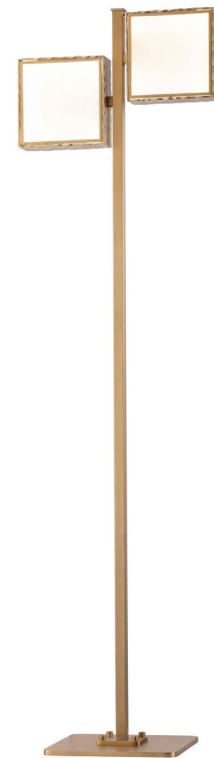

## Square 21108

*Design: Marco Innocenti*

### *Description*

Square is a collection of lamps inspired by this geometric shape as a symbol of constructive rationality, capable of combining order and harmony.

This floor lamp features a hammered metal frame around two square white glass diffusers (smooth or with lines) and a smooth metal base matching the frame. Made in Italy.

#### **Light source**

36W Strip LED 4000K - 3888 lumen  
Socket ballast included

### *Dimensions*

17"3/4W x 11"7/8D x 65"3/4H

**Base:** 11"7/8W x 11"7/8D