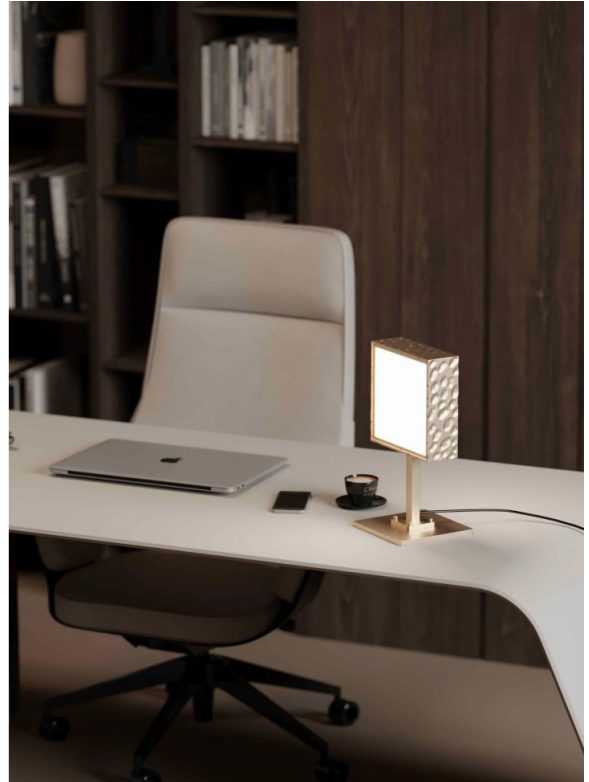

Square 21107

Design: Marco Innocenti

Description

Square is a collection of lamps inspired by this geometric shape as a symbol of constructive rationality, capable of combining order and harmony.

This table lamp features a hammered metal frame around a square white glass diffuser (smooth or with lines) and a smooth metal base matching the frame. Made in Italy.

Light source

18W Strip LED 4000K - 1944 lumen
Socket ballast included

Dimensions

7"7/8W x 6"5/8D x 11"3/8H