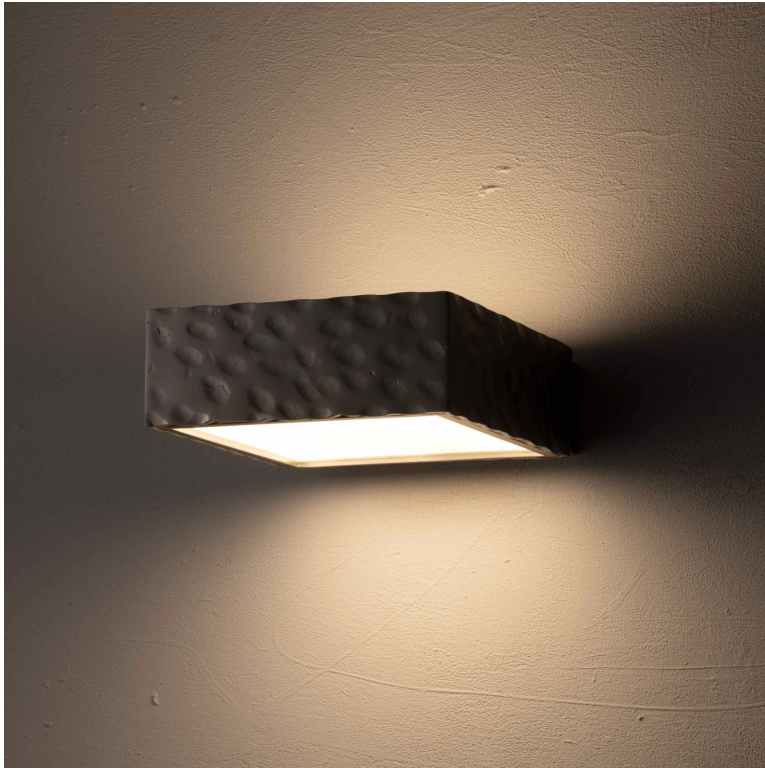

Square 21104

Design: Marco Innocenti

Description

Square is a collection of lamps inspired by this geometric shape as a symbol of constructive rationality, capable of combining order and harmony.

This wall lamp features a hammered metal frame around a square white glass diffuser (smooth or with lines).
Made in Italy.

Light source

18W Strip LED 4000K - 1944 lumen
Ballast included

Dimensions

7⁷/₈W x 9"D x 2³/₄H

Wall support: 7⁷/₈ x 2"