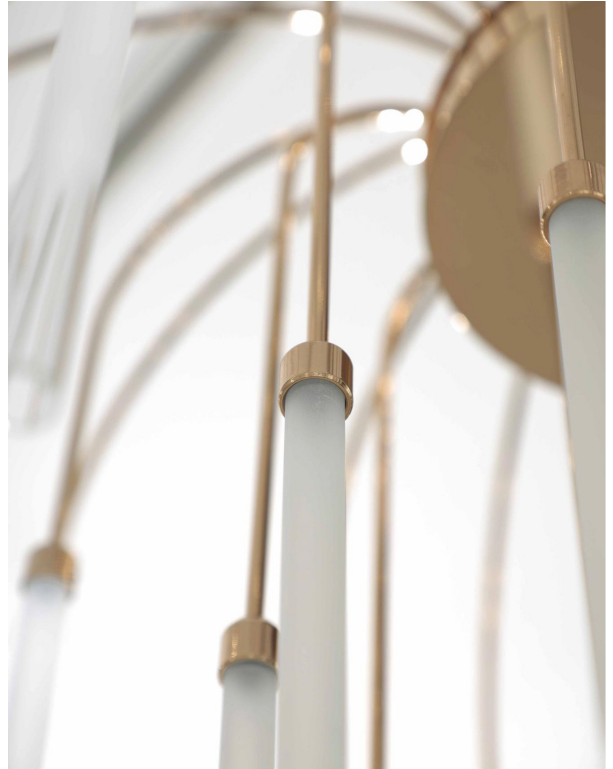

The Line 21501

Description

Ceiling lamp consisting of a central metal structure from which 30 refined curved arms emerge downwards, containing the light source and supporting the tubular frosted pyrex glass diffusers with a transparent shadow.

“The Line” is the name of an Italian collection of exclusive lamps where an essential trait, an alternation of lights and shadows, a refined luminous efficiency, blend in a minimal and glamorous design. Made in Italy.

Light source

30x0,8W Chip LED 4000K - 4050 lumen
Ballast included

Dimensions

Ø29"1/8 x 34"1/4H
Canopy: Ø5"7/8 x 2"H